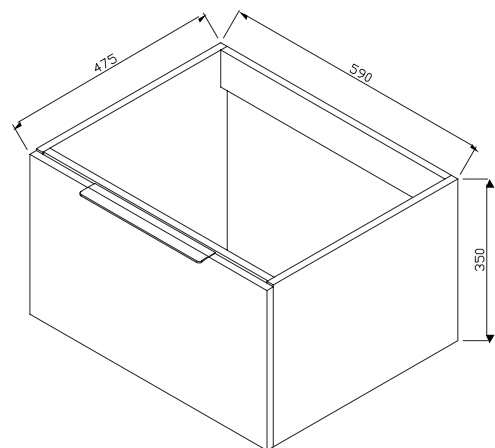

Product Measurements

Product Weight:	16.4kg
Product Width:	480mm
Product Height:	350mm
Product Depth:	600mm
Product Length:	N/A

Product Transportation

Barcode:	5060766121963
Country of Origin:	China
Comodity Code:	9403609000

Primary Packed Measurements

Packaged Weight:	17.7kg
Packaged Length:	645mm
Packaged Width:	530mm
Packaged Height:	400mm

Packaging Weight

Card:	0.9kg
Paper:	N/A
Wood:	N/A
Plastic:	0.1kg

General Information

Construction Material:	Vinyl Wrapped MDF
Installation Type:	Wall Mounted
Colour / Finish:	Matt White

Furniture Attributes

Supplied Fully Assembled:	Yes
Number of Drawer:	1
Number of Doors:	0
Soft Close Doors/Drawer:	Yes
Moisture Resistant:	Yes
Internal Shelves:	N/A
Door Opening Width:	N/A
Draw Opening Distance:	240mm
Advised Concealed Cistern:	N/A
False Draws:	No
Number of False Draws:	N/A
Reversible Doors:	N/A
Hinge Location:	N/A
Compatible Furniture Code:	AMBIENCE-FRAME-60X48X20
Compatible Basin Code:	AMBIENCE-BASIN60X48-GREY AMBIENCE-BASIN60X48-WHITE

Handles

Handle Styles:	Top Plate
Handle Finish:	Black
Handle Material:	Steel
Number of Handles:	1

Compliance DOP

LIFETIME GUARANTEE

We are confident in our products and we want our customer to be, we proudly give a lifetime guarantee on our taps and showers, further details can be found on our website

Dimensions

(measurements in mm)