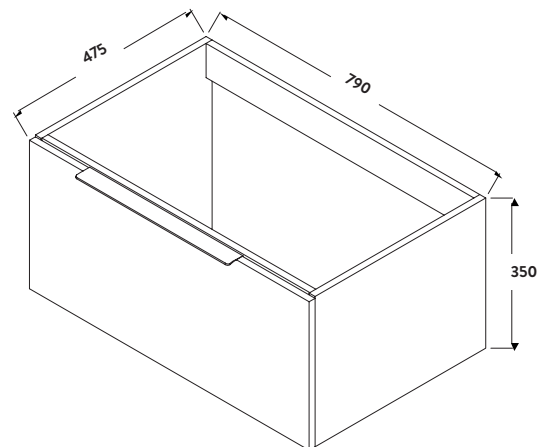

Product Measurements	
Product Weight:	18.7kg
Product Width:	480mm
Product Height:	350mm
Product Depth:	N/A
Product Length:	800mm
Product Transportation	
Barcode:	5060766121970
Country of Origin:	China
Comodity Code:	9403609000
Primary Packed Measurements	
Packaged Weight:	20.7kg
Packaged Length:	845mm
Packaged Width:	530mm
Packaged Height:	400mm
Packaging Weight	
Card:	1.7kg
Paper:	N/A
Wood:	N/A
Plastic:	0.001kg
General Information	
Construction Material:	Vinyl wrapped MDF
Installation Type:	Wall Mounted
Colour/Finish:	Matt White
Furniture Attributes	
Supplied Fully Assembled:	Yes
Numbers of Drawers:	1
Number of Doors:	0
Soft Close Doors/Drawers:	Yes
Moisture Resistant:	Yes
Internal Shelves:	N/A
Door Opening Width:	N/A
Draw Opening Distance:	325mm
Advised Concealed Cistern:	N/A
False Draws:	No
Number of False Draws:	N/A
Hinge Location:	N/A
Compatible Furniture Code:	AMBIENCE-FRAME-80X48X20
Compatible Basin Part Code:	AMBIENCE-BASIN80X48
Handles	
Handle Style:	Top Plate
Handle Finish:	Black
Handle Material:	Steel
Number of Handles:	1
Compliance DOP	
N/A	

**Dimensions**  
(measurements in mm)