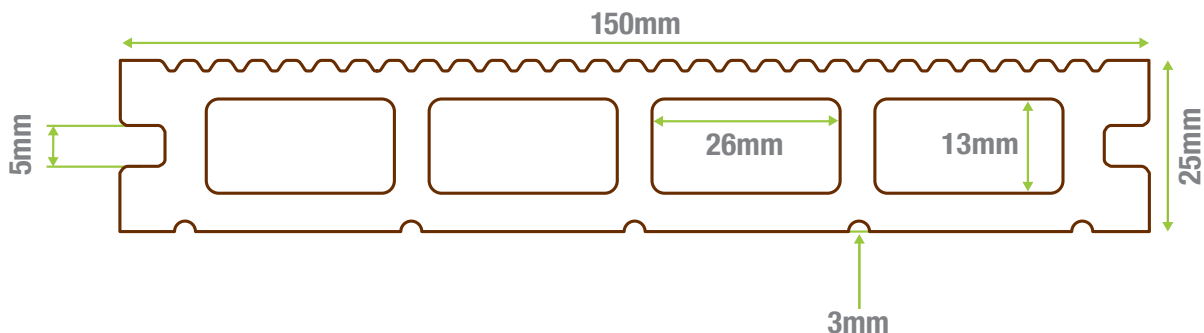

HOLLOW DOMESTIC GRADE Composite Decking Board 4m

Cladco hollow composite deck boards are reversible, with one side utilising a flat surface, and the other with narrow grooved spaces that makes them low-slip and less susceptible to watermarks and staining. Its recommended to use the narrow grooved side of the boards due to their low-slip properties when it comes to fitting for your project. Cladco decking boards are versatile and can be cut to size and also sanded if required.

All Cladco composite decking products are available as FSC® certified for the same cost. If you require FSC® certified products please ask for these when placing your order.

Why Our 4m Hollow Decking Boards Are A Great Option

| SPECIFICATIONS | |
|---------------------------------|--------|
| Board Length | 4metre |
| Board Width | 150mm |
| Board Thickness | 25mm |
| Each board weighs approximately | 10.8kg |

PLEASE NOTE - Images are used for illustration purposes only, actual item may vary slightly from the image supplied.