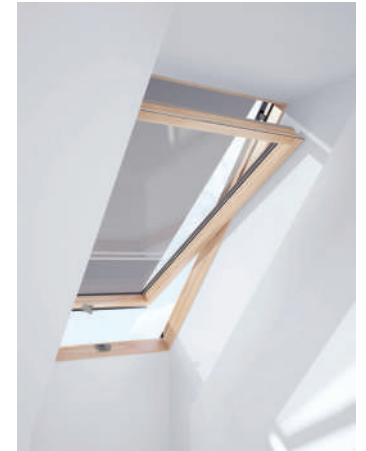

SHADE AND THERMO-REGULATION

ANTI-HEAT BLIND | MIA

FEATURES

- Perfect fit with our roof windows - no adjustments required
- Easy to install - it takes only 5 minutes
- PVC coated fibreglass fabric
- The cloth is designed to keep the heat out and let a soft light in
- The cloth is UV and water resistant
- Externally fixed to the top of the roof window
- Very easy to operate the blind from the inside
- While using the blind, you can easily open the window and let the air in
- The cloth is 2 cm wider than the pane - more protection with an open window
- 2 year guarantee

COLOUR

4260 Black

4260