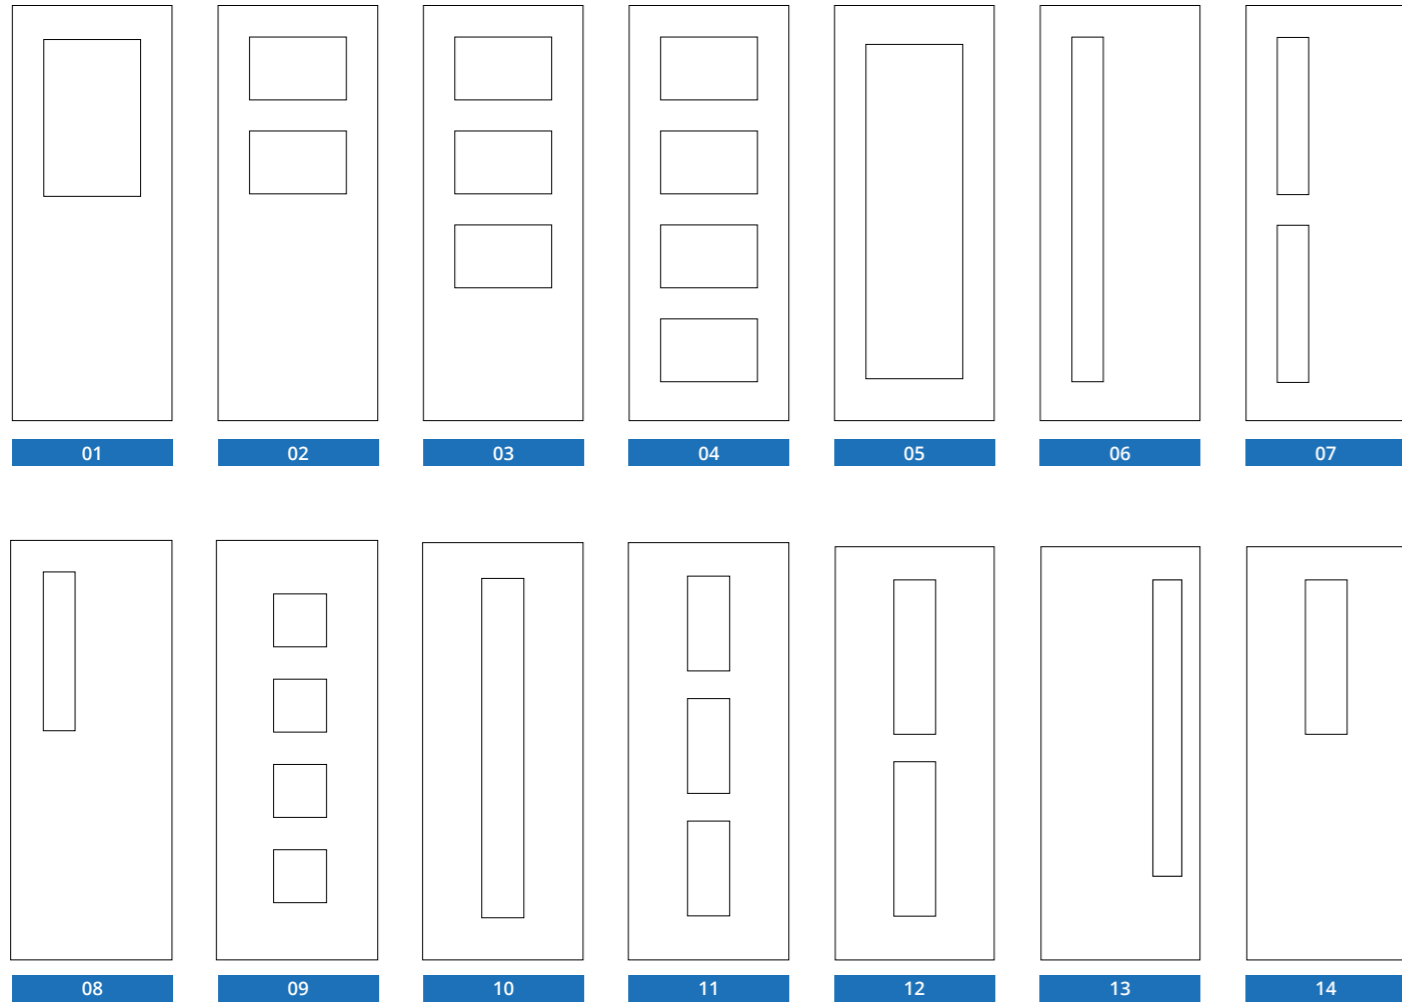

APERTURE OPTIONS

We can offer any style of glazing through our bespoke glazing service. Please contact us or your local agent for more details.

Please note: Options 03, 04 and 05 not available with 60 minute rated fire glass.

GLAZING OPTIONS

30 MINUTE CLEAR GLAZING

SATIN GLAZING

WIRED GLAZING

60 MINUTE CLEAR GLAZING

CERTIFIRE

Certifire is a UKAS accredited, independent third-party product certification scheme operated by Warringtonfire Testing and Certification Limited. FD30 doors certified to the Certifire scheme are clearly identified as such on each product page.