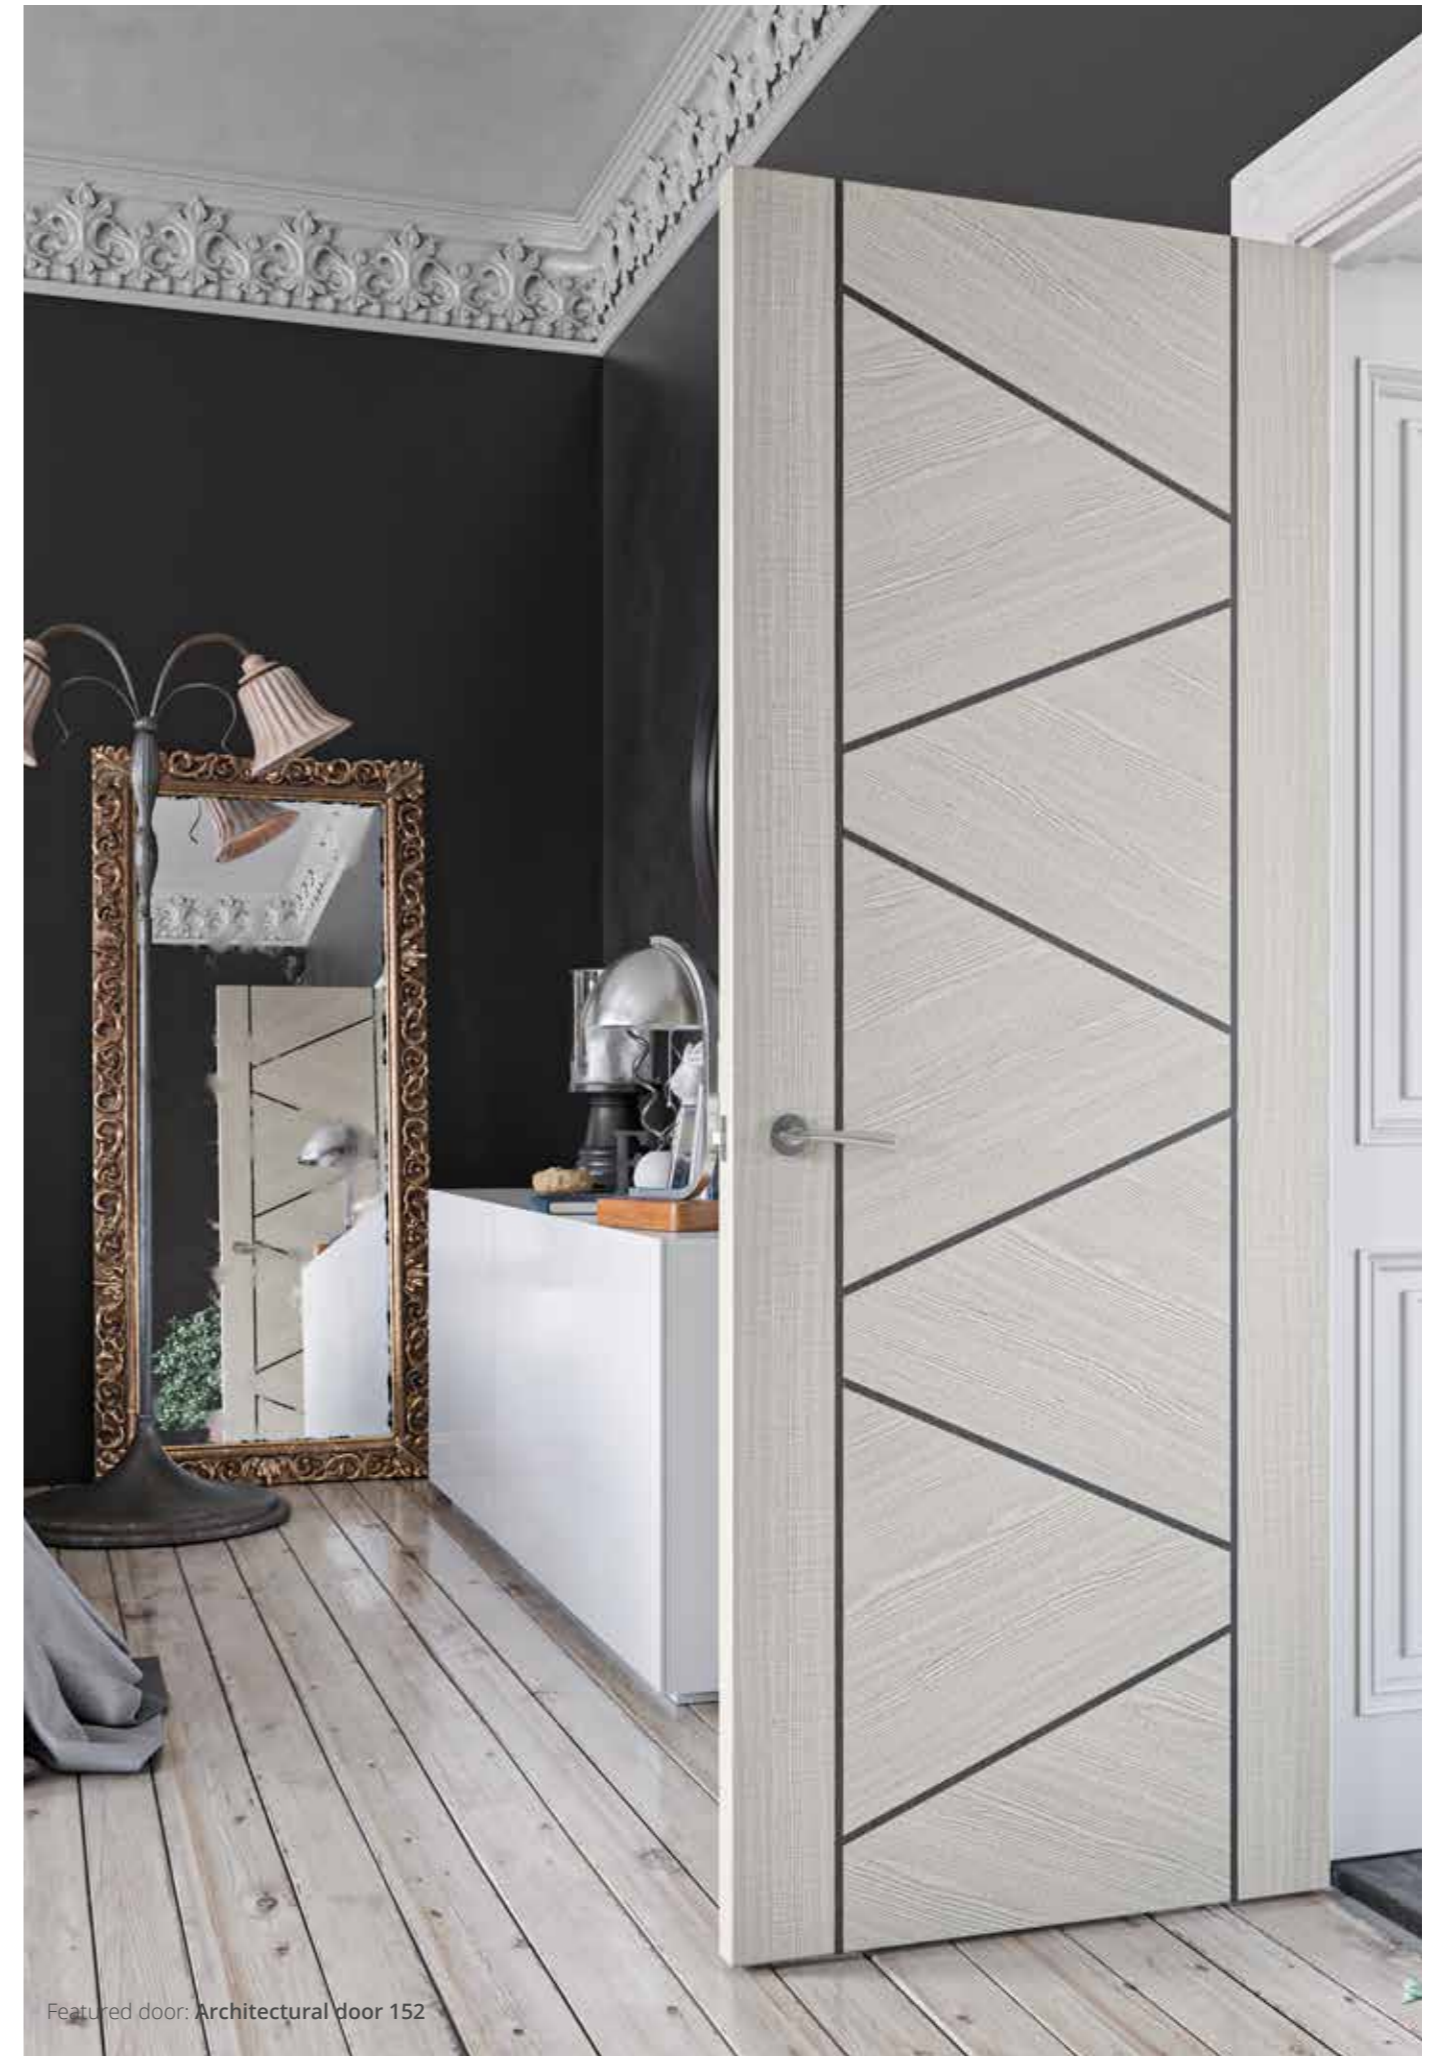

METRIC SIZES

- 926 x 2040 ●●
- 826 x 2040 ●●
- 726 x 2040 ●●
- 626 x 2040 ●●
- 526 x 2040
- 426 x 2040

- Stocked standard door
- Stocked FD30
- Stocked FD60

Door 155

Door 128

Door 166/O

Featured door: Architectural door 152