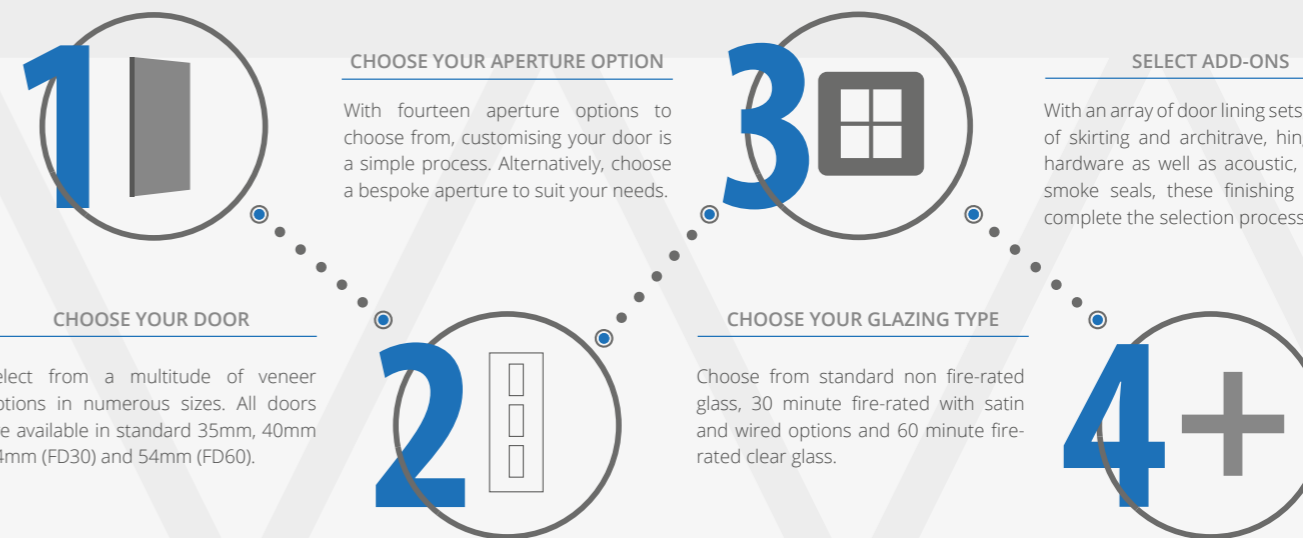

Please note: All doors in the Architectural range feature 6mm lippings.

ORDERING SIMPLIFIED

We understand that each customer is unique, with differing requirements, specifications and tastes.

To make selecting the desired door as simple as possible we have developed a streamlined four-step guide designed to ensure a quick and efficient process.