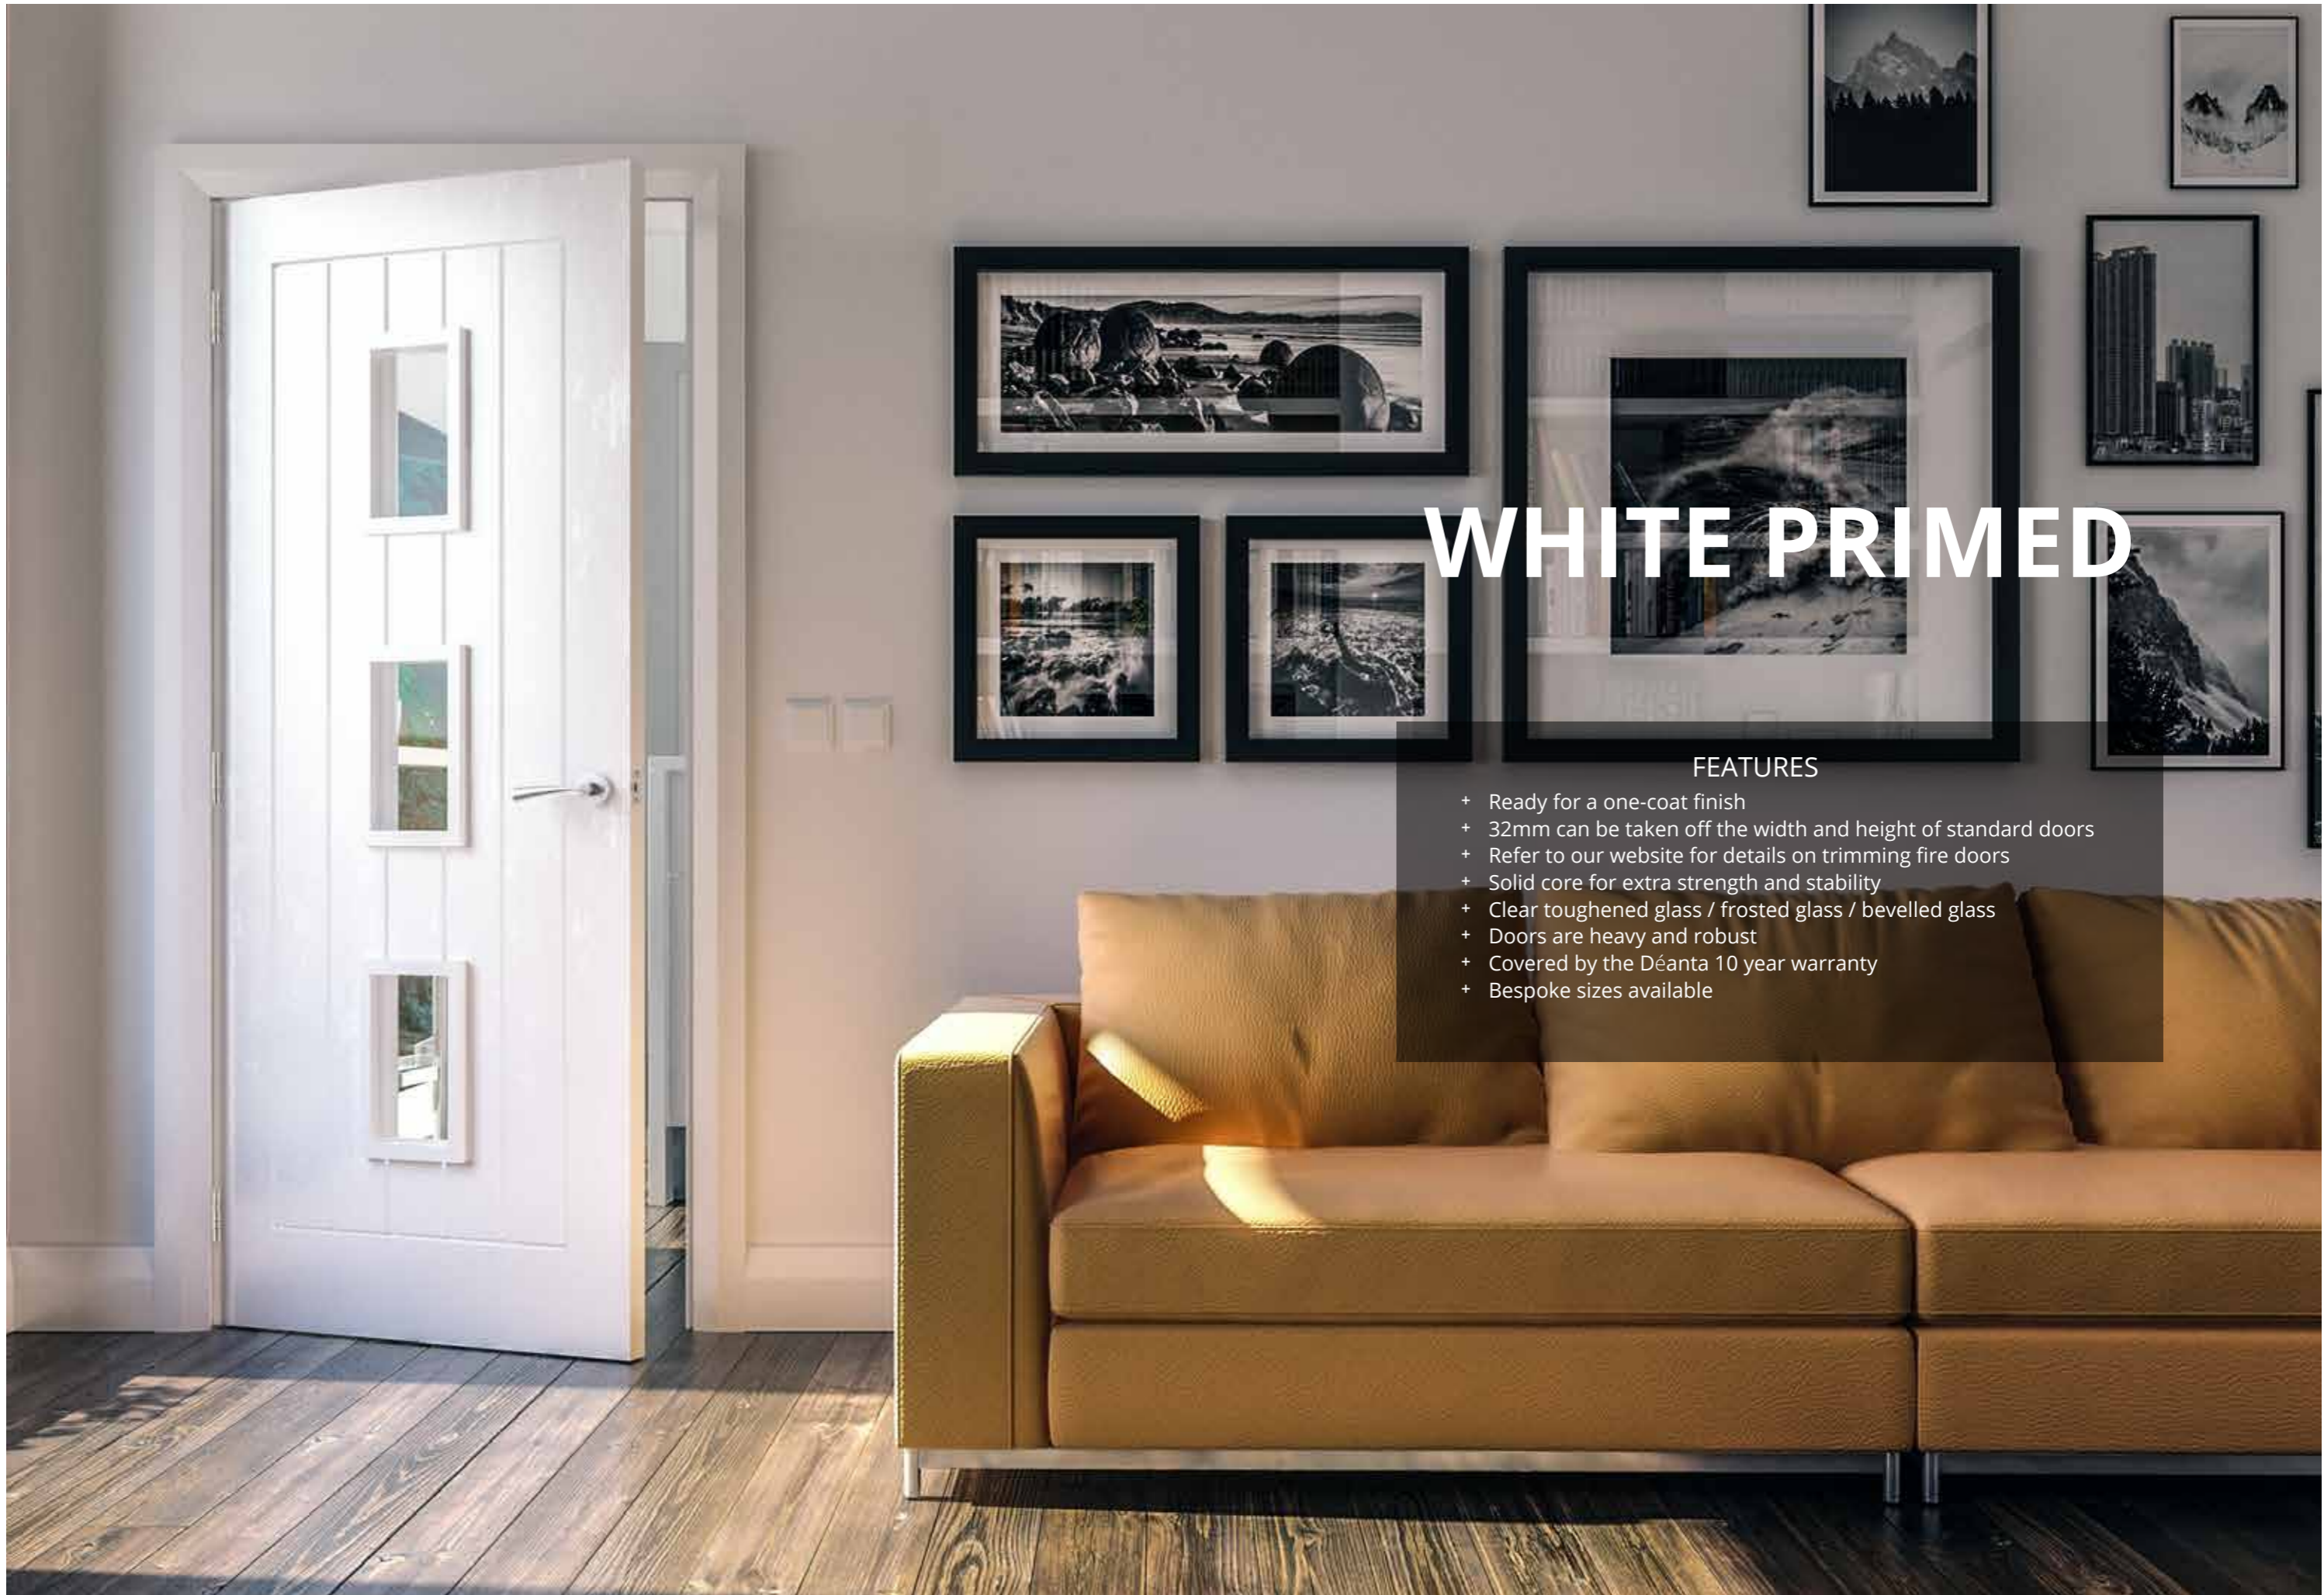

CHOOSE YOUR DOOR

CHOOSE YOUR COLOUR

Pamplona glazed in Duck Egg. See page 105

Seville in Truffle. See page 111

WHITE IVORY MIST TRUFFLE MOCHA DUCK EGG PISTACHIO MIDNIGHT BLACK

WHITE PRIMED

FEATURES

- + Ready for a one-coat finish
- + 32mm can be taken off the width and height of standard doors
- + Refer to our website for details on trimming fire doors
- + Solid core for extra strength and stability
- + Clear toughened glass / frosted glass / bevelled glass
- + Doors are heavy and robust
- + Covered by the Déanta 10 year warranty
- + Bespoke sizes available