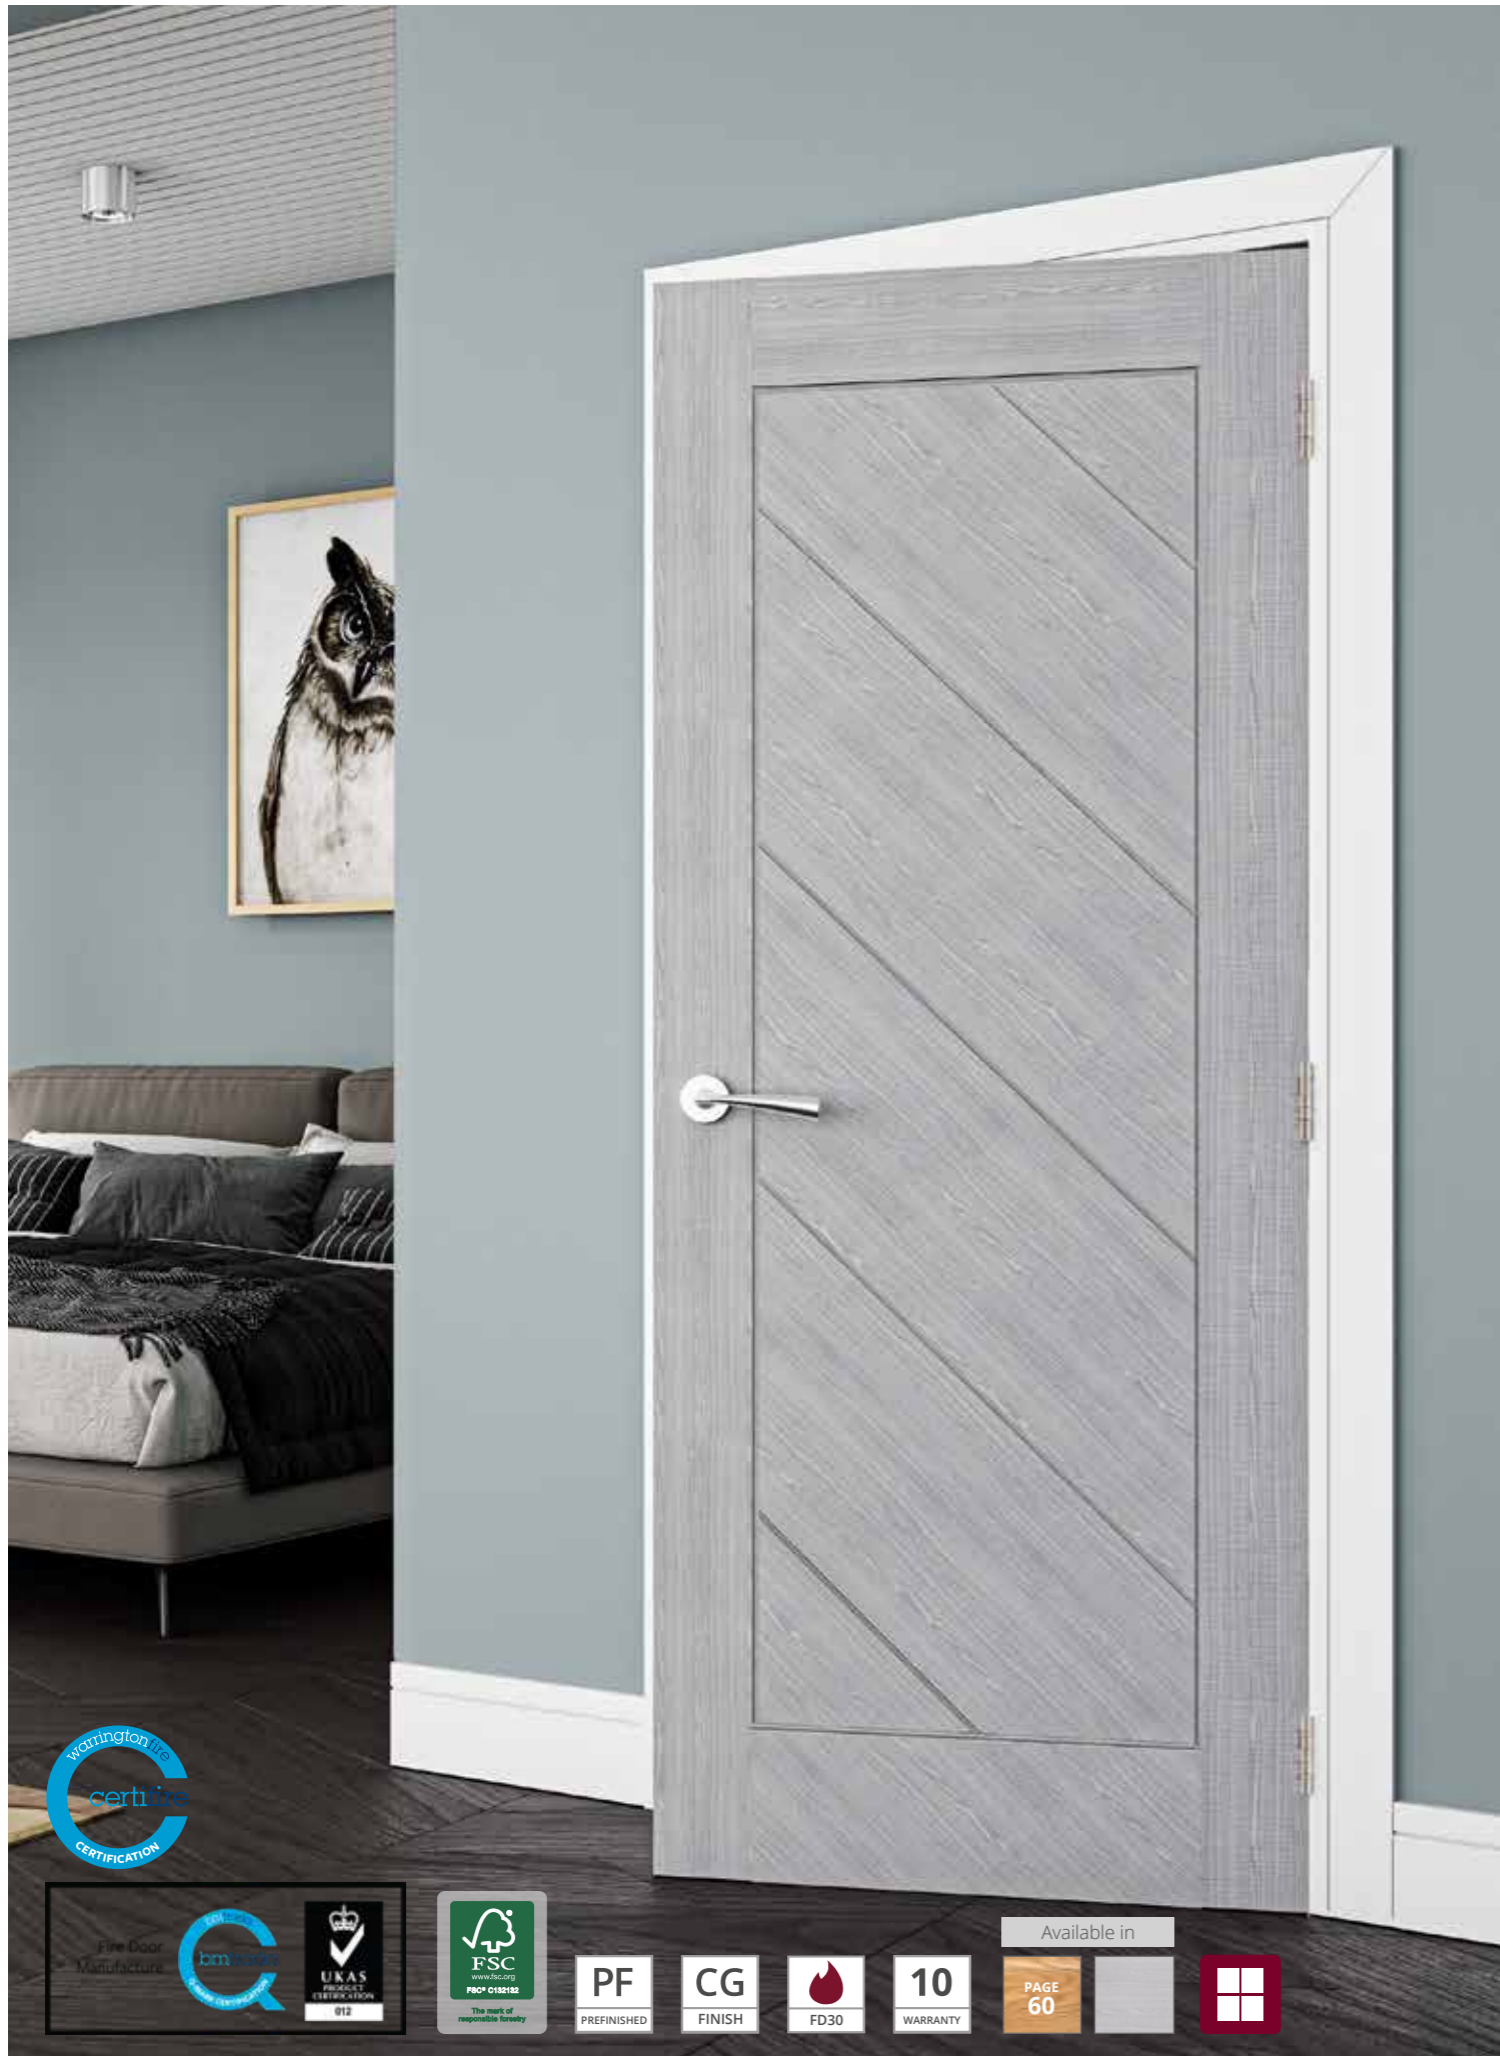

GLAZED OPTION

Available with clear toughened glass

SIZES

- 1981 x 610 x 35mm
- 1981 x 686 x 35mm
- 1981 x 762 x 35mm
- 1981 x 838 x 35mm

Fire door option. Fire doors are 44mm thick.

Certifire-approved & BM TRADA Q-Mark