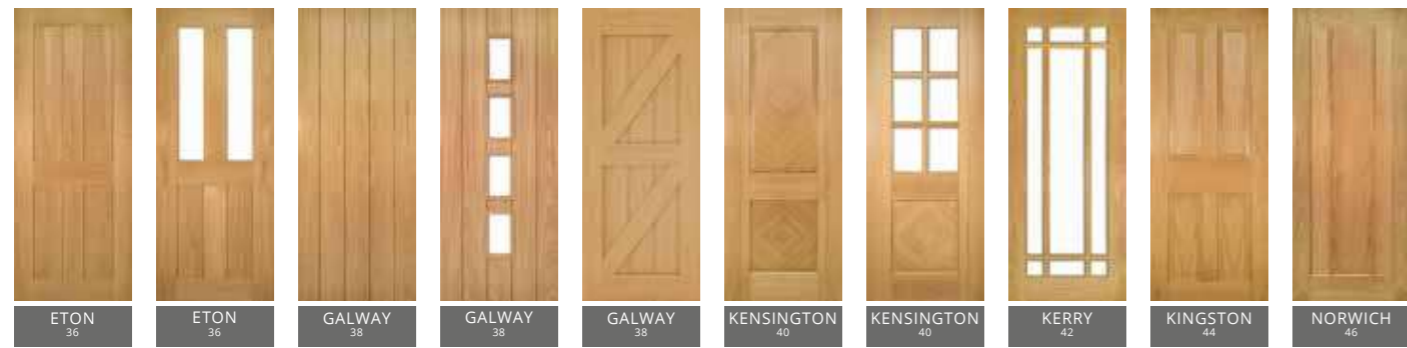

dēanta

OAK

WALNUT

WHITE PRIMED

ALL WHITE PRIMED DOORS CAN BE FINISHED WITH A CHOICE OF NINE COLOURS. SEE PAGE 80

ALL WHITE PRIMED DOORS CAN BE FINISHED WITH A CHOICE OF NINE COLOURS. SEE PAGE 80

ALL WHITE PRIMED DOORS CAN BE FINISHED WITH A CHOICE OF NINE COLOURS. SEE PAGE 80