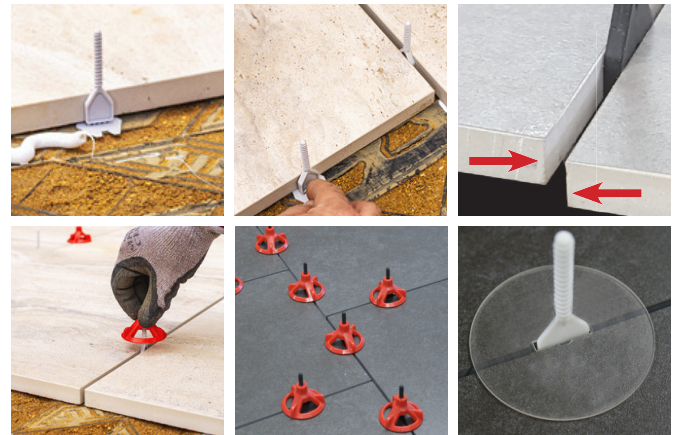

CONCOURSE SYSTEM

EASYTileAlign

The quick and easy solution for ensuring a perfectly level patio

Fit it - Spin it - Snap it

EASYTileAlign is quick and convenient. It is suitable for traditional tile installation methods or for use with Azpects revolutionary EASYClickBase system.

Smooth, even surface.

EASYTileAlign ensures that a smooth, even surface is achieved on calibrated, ceramic or porcelain tiles.

Easy-to-use and reusable.

EASYTileAlign is an easy-to-use levelling system that incorporates a tile spacer and levelling cap plus optional protective shields. After use, the screw caps and shields can be reused from job to job.

EASYTileAlign Levelling Caps (Red)
Available in bags of 50.

EASYTileAlign 3mm Spacer Posts (Black)
Available in bags of 150.

EASYTileAlign 5mm Spacer Posts (Grey)
Available in bags of 150.

EASYTileAlign Anti-Friction Shields (Clear)
Available in bags of 100.
(Use on polished surfaces to prevent scratching)

INSTRUCTIONS FOR USE

- 1. Fit it:** Fit each spacer between the pavers.
- 2. Spin it:** Spin top cap until lippage disappears.
- 3. Snap it:** Snap the spacer once the pavers are set.

OPTIONAL:
Anti-Friction Shield