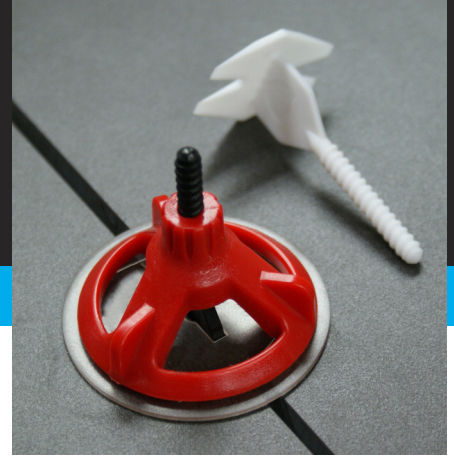

CONCOURSE SYSTEM

EASYTileAlign

The quick and easy solution for ensuring a perfectly level patio

Fit it - Spin it - Snap it

EASYTileAlign is quick and convenient. It is suitable for traditional tile installation methods or for use with Azpects revolutionary EASYClickBase system.

Smooth, even surface.

EASYTileAlign ensures that a smooth, even surface is achieved on calibrated, ceramic or porcelain tiles.

Easy-to-use and reusable.

EASYTileAlign is an easy-to-use levelling system that incorporates a tile spacer and levelling cap plus optional protective shields. After use, the screw caps and shields can be reused from job to job.

EASYTileAlign Levelling Caps (Red)
Available in bags of 50.

EASYTileAlign 3mm Spacer Posts (Black)
Available in bags of 150.

EASYTileAlign 5mm Spacer Posts (Grey)
Available in bags of 150.

EASYTileAlign Anti-Friction Shields (Clear)
Available in bags of 100.
(Use on polished surfaces to prevent scratching)

INSTRUCTIONS FOR USE

- 1. Fit it:** Fit each spacer between the pavers.
- 2. Spin it:** Spin top cap until lippage disappears.
- 3. Snap it:** Snap the spacer once the pavers are set.

OPTIONAL:
Anti-Friction Shield