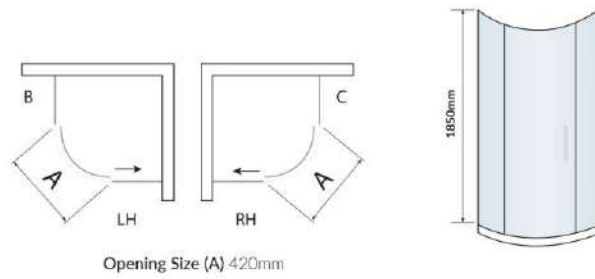

# Technical Data Sheet

Beta 2 Door Quadrant 1200x800mm  
PBEN005

## PBEN005 Beta 2 Door Quadrant 1200x800mm

Adjustment 970-990, 770-790

Radius 550mm

Entry Width 440mm

Opening Size (A) 420mm