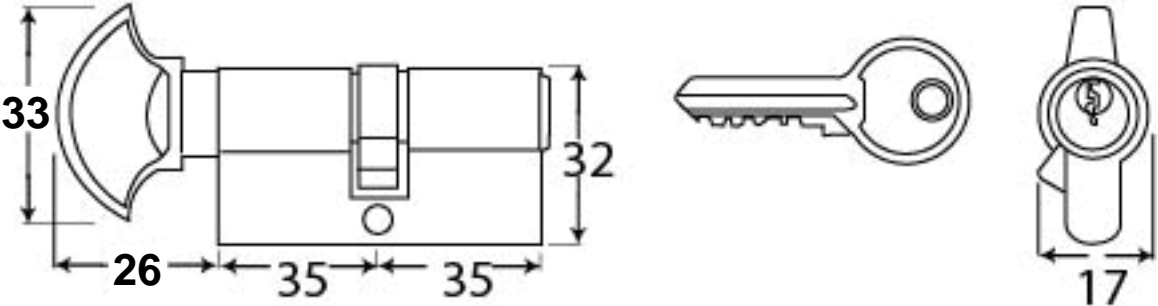

70mm Euro Profile Cylinder c/w Thumb Turn Diagram

FIRE  **ESSENTIALS**

70mm Euro Profile Cylinder c/w Thumb Turn
Product Code: 221