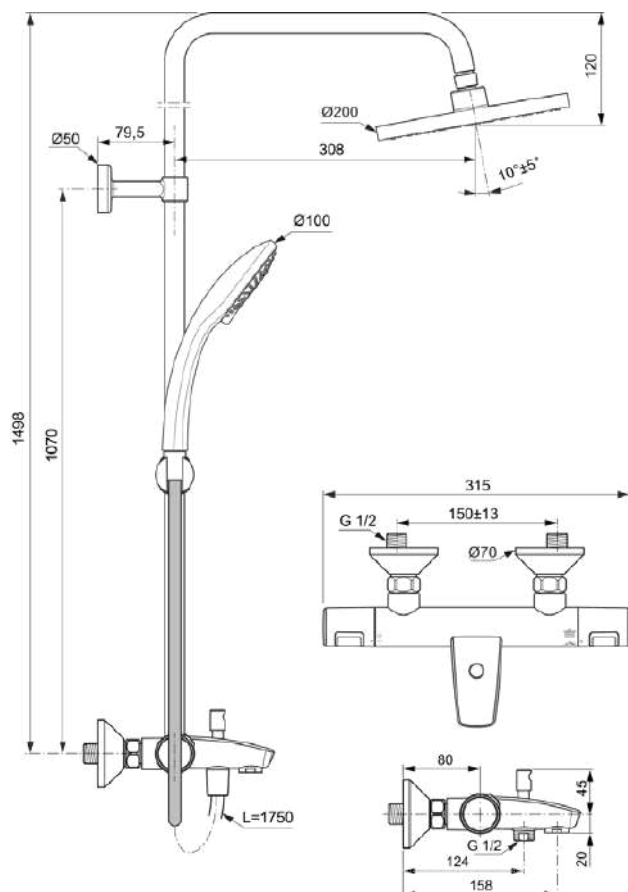

CERATHERM T25

A7590AA

CERATHERM T25 | Exposed bath & shower system 315x487.5x1498 mm, 158 mm spout projection in chrome finish, 20.0 l/min (3 bar) | Thermostatic function, Water & Energy savings, Safety stop

Image & drawing

General information

Product type:	Shower systems
Sub product type:	Exposed bath & shower system
Brand:	Ideal Standard
Suite name:	CERATHERM T25
Designer:	Ideal Standard
Colour:	AA - Chrome
Surface finish effect:	glossy
Height (mm):	1498
Width (mm):	315
Length / Projection (mm):	487.5
Fixing method:	S-coupling
Net weight (kg):	3.90
EAN code:	4015413351744

Product specifications

Handspray height adjustable:	Yes
Handle application:	Volume & temperature control
Handle position:	Lateral
Headshower is depth-adjustable:	No
Material:	Metal
Material of handle:	Plastic
Max. flow rate at 3 bar (l):	20.0
Max. flow rate at 3 bar (l) for all outlets:	8/12/20
Max. flow rate at 3 bar (l) for handspray:	8
Max. flow rate at 3 bar (l) for headshower:	12
Max. flow rate at 3 bar (l) for spout:	20
Max. operating pressure (bar):	10
Min. operating pressure (bar):	0.5
PVD technology:	No
SmartShine:	Yes
Surface cover:	chromium-plated
Surface finish effect:	glossy
Temperature limiter:	Yes
Thermostatic:	Yes
Type of handle:	Rotary knob
Type of temperature control:	Thermostatic
With diverter unit:	Yes
With handspray:	Yes
With handspray set:	Yes
With head shower:	Yes
With shelve(s):	No
With shower hose:	Yes
With shower kit:	No
With side showers:	No
With sliding set:	Yes
With soap holder:	No
With wall bracket:	No
With wall elbow:	No
Fixing material included:	Yes
Fixing method:	S-coupling
Handle fixation position:	Top
Mounting method:	Wall
Noise reduced S-Connectors:	No
With S-couplings:	Yes
With check valve:	Yes