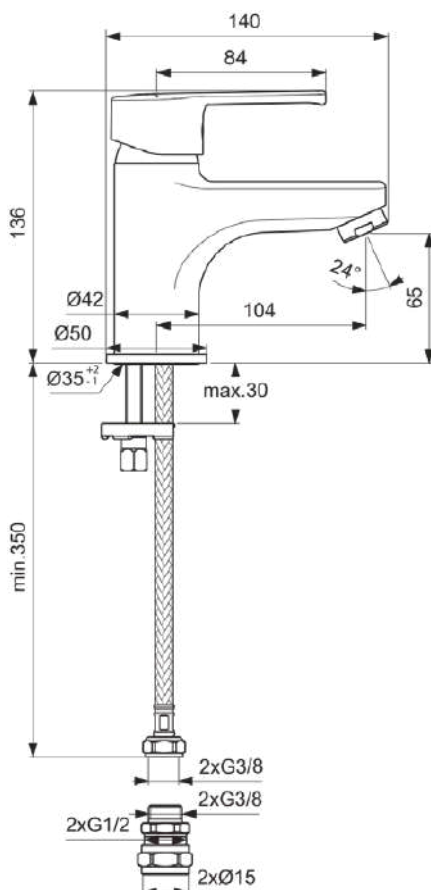

CALISTA

B1149AA

CALISTA | Basin mixer 50x140x136 mm, 104 mm spout projection in chrome finish, 5 l/min (3 bar), no waste | EasyFix, Flow straightener, Ecoflow, EPD, SmartShine

Image & drawing

General information

Product type:	Washbasin mixers
Sub product type:	Basin mixer
Brand:	Ideal Standard
Suite name:	CALISTA
Designer:	Ideal Standard
Colour:	AA - Chrome
Surface finish effect:	glossy
Height (mm):	136
Width (mm):	50
Length / Projection (mm):	140
Fixing method:	EasyFix
Net weight (kg):	1.04
EAN code:	3800861052630

Hot water temperature limiter to be set at installation. Regulated flow rate 5 litres per minute at 1 bar.

Features

	EasyFix		Flow straightener
	Ecoflow		EPD
	SmartShine		

Downloads

- [EPD](#)
- [Declaration of Conformity](#)
- [Spare Parts List](#)
- [Maintenance Guide](#)
- [Installation Guide](#)

CALISTA

B1149AA

CALISTA | Basin mixer 50x140x136 mm, 104 mm spout projection in chrome finish, 5 l/min (3 bar), no waste | EasyFix, Flow straightener, Ecoflow, EPD, SmartShine

Product specifications

Integrated electronics:	No
Low-pressure model:	No
Material:	Metal
Material of handle:	Metal
Material quality:	Brass
Max. flow rate at 3 bar (l):	5
Max. flow rate at 3 bar (l) for all outlets:	5
Max. flow rate at 3 bar (l) for spout:	5
Max. operating pressure (bar):	10
Min. operating pressure (bar):	0.5
PVD technology:	No
Shape of escutcheon(s):	Round
SmartShine:	Yes
Spout model:	Fixed
Spout type:	Casted body
Surface cover:	chromium-plated
Surface finish effect:	glossy
Swivelling spout:	No
Tap outlet model:	Aerator
Tap outlet visibility:	Visible
Tap outlet adjustable:	No
Tap outlet is anti-vandal:	No
Temperature limiter:	Yes
Touchless control:	No
Type of handle:	Lever
Type of temperature control:	Manually operated
With drain plug:	No
With escutcheon(s):	Yes
With flow regulator:	Yes
With handle(s):	Yes
With outlet:	Yes
With pull-out spray:	No
With waste set:	No
Easy Fix technology:	Yes
Fixing method:	EasyFix
Mounting method:	Tap hole