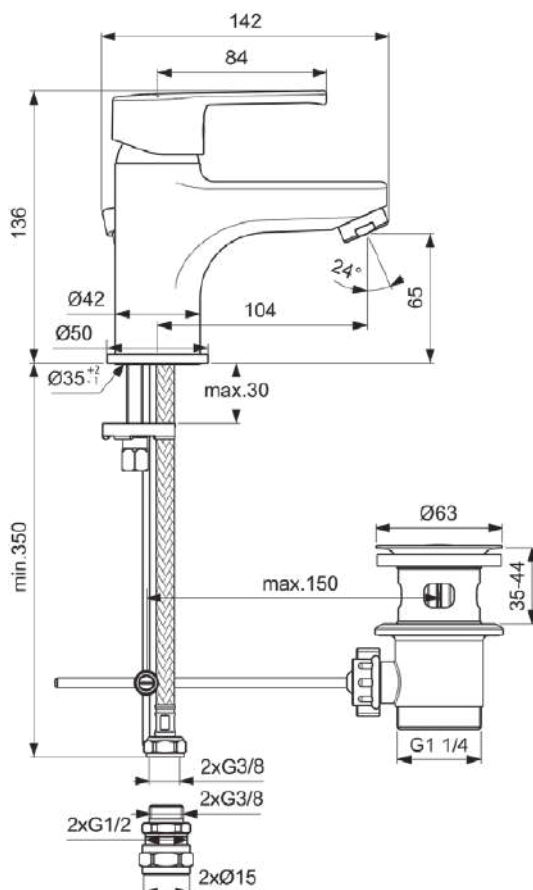

# B1148AA

CALISTA | Basin mixer 50x142x136 mm, 104 mm spout projection in chrome finish, 5 l/min (3 bar), with waste | EasyFix, Flow straightener, Ecoflow, EPD, SmartShine

## General information

Product type:	Washbasin mixers
Sub product type:	Basin mixer
Brand:	Ideal Standard
Suite name:	CALISTA
Designer:	Ideal Standard
Colour:	AA - Chrome
Surface finish effect:	glossy
Height (mm):	136
Width (mm):	50
Length / Projection (mm):	142
Fixing method:	EasyFix
Net weight (kg):	1.40
EAN code:	3800861052623

Hot water temperature limiter to be set at installation. Regulated flow rate 5 litres per minute at 1 bar.