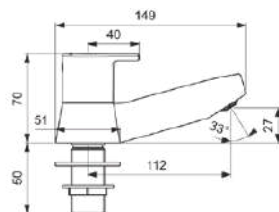

CALISTA

B1151AA

CALISTA | Dual control bath filler 231x149x70 mm, 112 mm spout projection in chrome finish, 20 l/min (3 bar) | SmartShine

Image & drawing

General information

Product type:	Bath fillers
Sub product type:	Dual control bath filler
Brand:	Ideal Standard
Suite name:	CALISTA
Colour:	AA - Chrome
Surface finish effect:	glossy
Height (mm):	70
Width (mm):	231
Length / Projection (mm):	149
Fixing method:	Shank fixation
Net weight (kg):	1.60
EAN code:	3800861052654

Unregulated mixed supply flow rate 18 litres per minute at 0.1 bar. Consideration should be given to safe hot water delivery and the use of an appropriate temperature reduction device, please see A5900AA (for use with 15mm pipework) or A5901AA (for use with 22mm pipework).

Features

SmartShine

Downloads

- [• EPD](#)
- [• Declaration of Conformity](#)
- [• Installation Guide](#)
- [• Spare Parts List](#)

Product specifications

Amount of handles:	2
Colour code:	AA
Colour description:	chrome
Handle position:	Top
Material:	Metal
Material quality:	Brass
Max. flow rate at 3 bar (l):	20
Max. flow rate at 3 bar (l) for all outlets:	20
Max. flow rate at 3 bar (l) for spout:	20
Max. operating pressure (bar):	10
Min. operating pressure (bar):	0.2
PVD technology:	No
SmartShine:	Yes
Spout model:	Fixed
Spout type:	Casted body
Surface cover:	chromium-plated
Surface finish effect:	glossy

CALISTA

B1151AA

CALISTA | Dual control bath filler 231x149x70 mm, 112 mm spout projection in chrome finish, 20 l/min (3 bar) | SmartShine

Product specifications

Swivelling spout:	No
Tap outlet model:	Aerator
Tap outlet visibility:	Visible
With handle(s):	Yes
With outlet:	Yes
Fixing method:	Shank fixation
Mounting method:	Rim