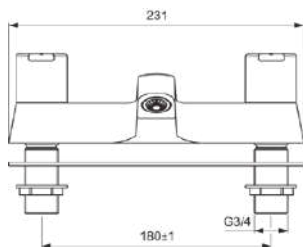

CALISTA

B1151AA

CALISTA | Dual control bath filler 231x149x70 mm, 112 mm spout projection in chrome finish, 20 l/min (3 bar) | SmartShine

Image & drawing

General information

Product type:	Bath fillers
Sub product type:	Dual control bath filler
Brand:	Ideal Standard
Suite name:	CALISTA
Colour:	AA - Chrome
Surface finish effect:	glossy
Height (mm):	70
Width (mm):	231
Length / Projection (mm):	149
Fixing method:	Shank fixation
Net weight (kg):	1.60
EAN code:	3800861052654

Features

SmartShine

Downloads

- [• EPD](#)
- [• Declaration of Conformity](#)
- [• Installation Guide](#)
- [• Spare Parts List](#)

Product specifications

Amount of handles:	2
Colour code:	AA
Colour description:	chrome
Handle position:	Top
Material:	Metal
Material quality:	Brass
Max. flow rate at 3 bar (l):	20
Max. flow rate at 3 bar (l) for all outlets:	20
Max. flow rate at 3 bar (l) for spout:	20
Max. operating pressure (bar):	10
Min. operating pressure (bar):	0.2
PVD technology:	No
SmartShine:	Yes
Spout model:	Fixed
Spout type:	Casted body
Surface cover:	chromium-plated
Surface finish effect:	glossy

CALISTA

B1151AA

CALISTA | Dual control bath filler 231x149x70 mm, 112 mm spout projection in chrome finish, 20 l/min (3 bar) | SmartShine

Product specifications

Swivelling spout:	No
Tap outlet model:	Aerator
Tap outlet visibility:	Visible
With handle(s):	Yes
With outlet:	Yes
Fixing method:	Shank fixation
Mounting method:	Rim