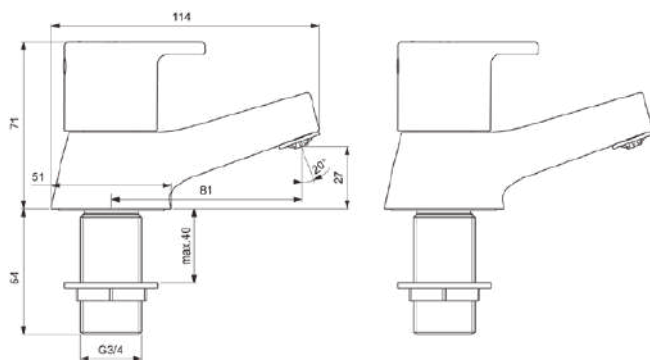

## B1147AA

CALISTA | Bath pillar tap 51x114x71 mm, 81 mm spout projection in chrome finish, 4 l/min (3 bar), no waste | SmartShine

### General information

|                           |                 |
|---------------------------|-----------------|
| Product type:             | Bath fillers    |
| Sub product type:         | Bath pillar tap |
| Brand:                    | Ideal Standard  |
| Suite name:               | CALISTA         |
| Colour:                   | AA - Chrome     |
| Surface finish effect:    | glossy          |
| Height (mm):              | 71              |
| Width (mm):               | 51              |
| Length / Projection (mm): | 114             |
| Fixing method:            | Shank fixation  |
| Net weight (kg):          | 1.15            |
| EAN code:                 | 3800861052616   |