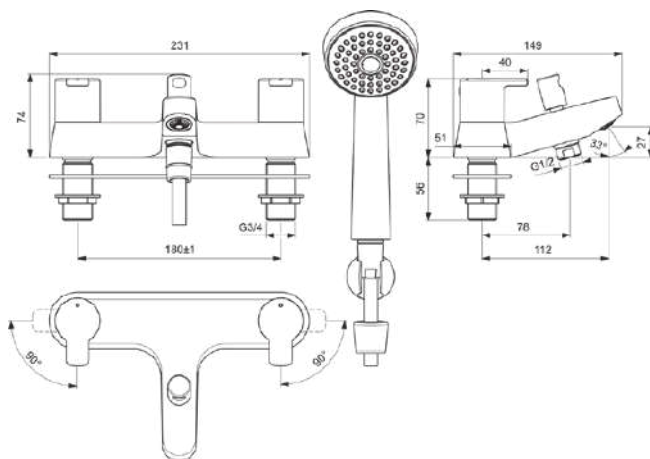

## B1152AA

CALISTA | Rim mounted bath & shower mixer 231x149x74 mm, 112 mm spout projection, 1350 mm shower hose in chrome finish, 20.0 l/min (3 bar) | SmartShine

### General information

Product type:	Bath & shower mixers
Sub product type:	Rim mounted bath & shower mixer
Brand:	Ideal Standard
Suite name:	CALISTA
Designer:	Ideal Standard
Colour:	AA - Chrome
Surface finish effect:	glossy
Height (mm):	74
Width (mm):	231
Length / Projection (mm):	149
Fixing method:	Shank fixation
Net weight (kg):	2.44
EAN code:	3800861052661

### Product specifications

Amount of handles:	2
Colour code:	AA
Colour description:	chrome
Cool Body technology:	No
ON / OFF S-Connectors:	No
Flushing time adjustable:	No
Handle application:	Volume control
Handle position:	Top
Material:	Metal
Material quality:	Brass
Max. flow rate at 3 bar (l):	20.0
Max. flow rate at 3 bar (l) for all outlets:	12/20
Max. flow rate at 3 bar (l) for handspray:	12