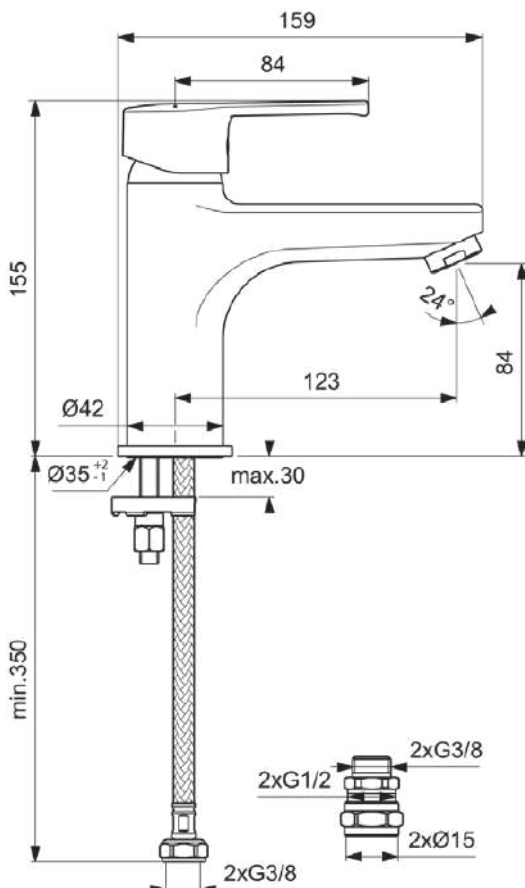

CALISTA

B2137AA

CALISTA | Bath filler 159x155 mm, 123 mm spout projection in chrome finish, 15 l/min (3 bar) | EasyFix, EPD, SmartShine

Image & drawing

General information

Product type:	Bath fillers
Sub product type:	Bath filler
Brand:	Ideal Standard
Suite name:	CALISTA
Colour:	AA - Chrome
Surface finish effect:	glossy
Height (mm):	155
Length / Projection (mm):	159
Fixing method:	EasyFix
Net weight (kg):	1.30
EAN code:	3800861061915

Consideration should be given to safe hot water delivery and the use of an appropriate temperature reduction device, please see A5900AA (for use with 15mm pipework) or A5901AA (for use with 22mm pipework).

Features

EasyFix

EPD

SmartShine

Downloads

- [EPD](#)
- [Installation Guide](#)
- [Spare Parts List](#)

Product specifications

Amount of handles:	1
Colour code:	AA
Colour description:	chrome
Handle position:	Top
Material:	Metal
Material quality:	Brass
Max. flow rate at 3 bar (l):	15
Max. flow rate at 3 bar (l) for all outlets:	15
Max. flow rate at 3 bar (l) for spout:	15
Max. operating pressure (bar):	10
Min. operating pressure (bar):	0.5
PVD technology:	No
SmartShine:	Yes
Spout model:	Fixed
Spout type:	Casted body
Surface cover:	chromium-plated

CALISTA

B2137AA

CALISTA | Bath filler 159x155 mm, 123 mm spout projection in chrome finish, 15 l/min (3 bar) | EasyFix, EPD, SmartShine

Product specifications

Surface finish effect:	glossy
Swivelling spout:	No
Tap outlet model:	Aerator
Tap outlet visibility:	Visible
With handle(s):	Yes
With outlet:	Yes
Fixing method:	EasyFix
Mounting method:	Rim