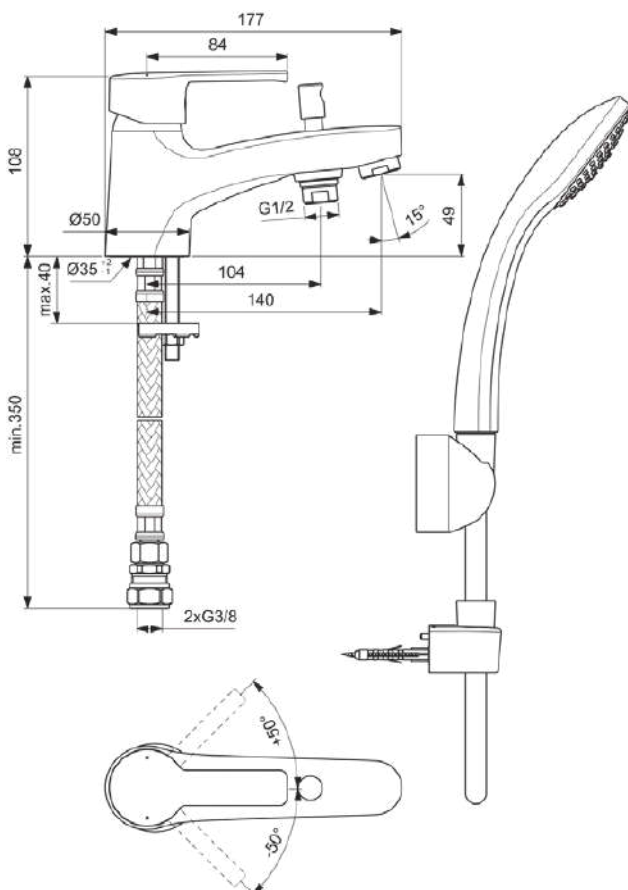

CALISTA

B1958AA

CALISTA | Rim mounted bath & shower mixer 50x177x108 mm, 140 mm spout projection in chrome finish, 15.0 l/min (3 bar) | EasyFix, EPD, SmartShine

Image & drawing

General information

Product type:	Bath & shower mixers
Sub product type:	Rim mounted bath & shower mixer
Brand:	Ideal Standard
Suite name:	CALISTA
Designer:	Ideal Standard
Colour:	AA - Chrome
Surface finish effect:	glossy
Height (mm):	108
Width (mm):	50
Length / Projection (mm):	177
Fixing method:	EasyFix
Net weight (kg):	2.13
EAN code:	3800861062424

Included products

A963173NU:	SH HOSE 1 80 M G1/2 CP- TO USE BF175AA
B9467AA:	IDEALRAIN Shower bracket 58x47x58 mm in chrome finish

Features

	EasyFix		EPD
	SmartShine		

Downloads

- [EPD](#)
- [Installation Guide](#)
- [Spare Parts List](#)

CALISTA

B1958AA

CALISTA | Rim mounted bath & shower mixer 50x177x108 mm, 140 mm spout projection in chrome finish, 15.0 l/min (3 bar) | EasyFix, EPD, SmartShine

Product specifications

Max. flow rate at 3 bar (l):	15.0
Max. flow rate at 3 bar (l) for all outlets:	8/15
Max. flow rate at 3 bar (l) for handspray:	8
Max. flow rate at 3 bar (l) for spout:	15
Max. operating pressure (bar):	10
Min. operating pressure (bar):	0.5
PVD technology:	No
Shower hose connection thread:	G 1/2
SmartShine:	Yes
Spout model:	Fixed
Spout type:	Casted body
Surface cover:	chromium-plated
Surface finish effect:	glossy
Swivelling spout:	No
Tap outlet model:	Aerator
Tap outlet visibility:	Visible
Type of handle:	Lever
Type of temperature control:	Manually operated
With diverter unit:	Yes
With escutcheon(s):	No
With handle(s):	Yes
With handspray set:	Yes
With head shower:	No
With outlet:	Yes
With shower kit:	No
Fixing method:	EasyFix
Mounting method:	Rim
Noise reduced S-Connectors:	No
With S-couplings:	No