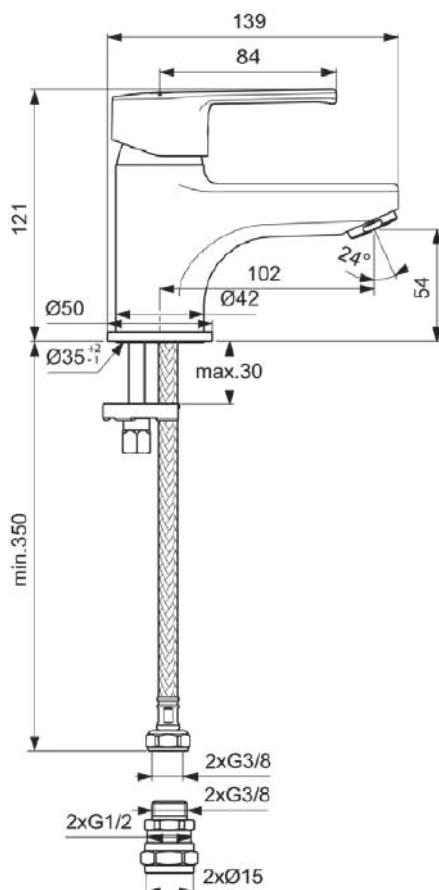

# BC340AA

CALISTA | Basin mixer 50x139x121 mm, 102 mm spout projection in chrome finish, 5 l/min (3 bar), no waste | EasyFix, Flow straightener, WRAS, Ecoflow, EPD, SmartShine

## General information

Product type:	Washbasin mixers
Sub product type:	Basin mixer
Brand:	Ideal Standard
Suite name:	CALISTA
Designer:	Ideal Standard
Colour:	AA - Chrome
Surface finish effect:	glossy
Height (mm):	121
Width (mm):	50
Length / Projection (mm):	139
Fixing method:	EasyFix
Net weight (kg):	1.02
EAN code:	3800861066613

Hot water temperature limiter to be set at installation. Regulated flow rate 5 litres per minute at 1 bar.