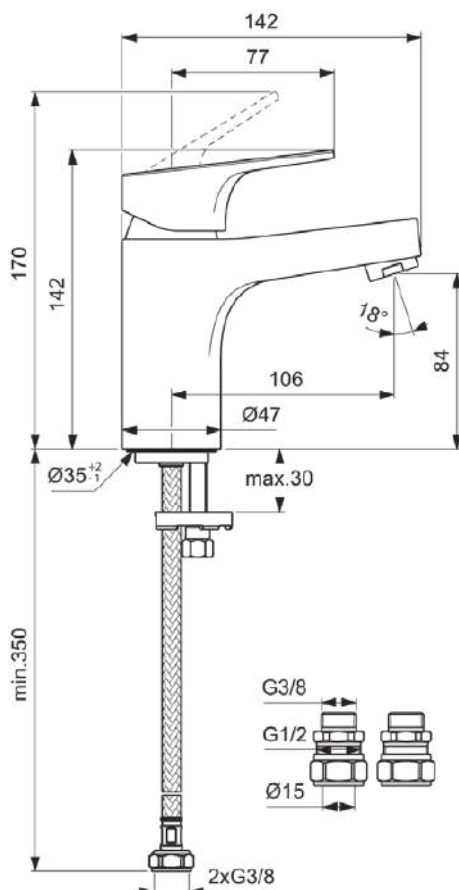

CERABASE

BD053AA

CERABASE | Basin mixer 47x142x142 mm, 106 mm spout projection in chrome finish, 3.8 l/min (3 bar), no waste | EasyFix, Flow straightener, Click technology, FirmaFlow, SmartShine

Image & drawing

General information

Product type:	Washbasin mixers
Sub product type:	Basin mixer
Brand:	Ideal Standard
Suite name:	CERABASE
Designer:	Palomba Serafini Associati
Colour:	AA - Chrome
Surface finish effect:	glossy
Height (mm):	142
Width (mm):	47
Length / Projection (mm):	142
Fixing method:	EasyFix
Net weight (kg):	1.21
EAN code:	3800861114574

Product specifications

Amount of handles:	1
Blue Start technology:	No
Colour code:	AA
Colour description:	chrome
Cool Body technology:	No
FirmaFlow cartridge:	Yes
Handle position:	Top
Includes a chain eye:	No
Integrated electronics:	No
Low-pressure model:	No
Max. flow rate at 3 bar (l):	3.8
Max. flow rate at 3 bar (l) for all outlets:	3.8

CERABASE

BD053AA

CERABASE | Basin mixer 47x142x142 mm, 106 mm spout projection in chrome finish, 3.8 l/min (3 bar), no waste | EasyFix, Flow straightener, Click technology, FirmaFlow, SmartShine

Product specifications