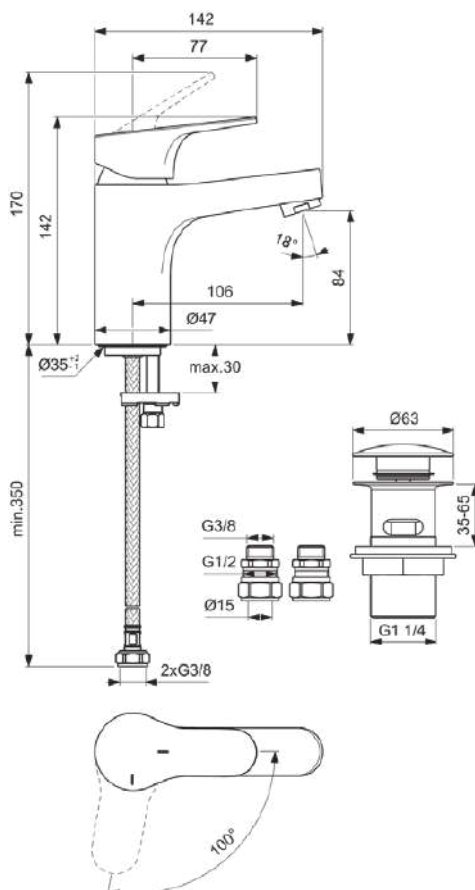

CERABASE

BD054AA

CERABASE | Basin mixer 47x142x142 mm, 106 mm spout projection in chrome finish, 3.8 l/min (3 bar), with waste | EasyFix, Flow straightener, Click technology, FirmaFlow, SmartShine

Image & drawing

General information

Product type:	Washbasin mixers
Sub product type:	Basin mixer
Brand:	Ideal Standard
Suite name:	CERABASE
Designer:	Palomba Serafini Associati
Colour:	AA - Chrome
Surface finish effect:	glossy
Height (mm):	142
Width (mm):	47
Length / Projection (mm):	142
Fixing method:	EasyFix
Net weight (kg):	1.52
EAN code:	3800861114581

Product specifications

Amount of handles:	1
Blue Start technology:	No
Colour code:	AA
Colour description:	chrome
Cool Body technology:	No
FirmaFlow cartridge:	Yes
Handle position:	Top
Includes a chain eye:	No
Integrated electronics:	No
Low-pressure model:	No
Max. flow rate at 3 bar (l):	3.8
Max. flow rate at 3 bar (l) for all outlets:	3.8

CERABASE

BD054AA

CERABASE | Basin mixer 47x142x142 mm, 106 mm spout projection in chrome finish, 3.8 l/min (3 bar), with waste | EasyFix, Flow straightener, Click technology, FirmaFlow, SmartShine

Product specifications