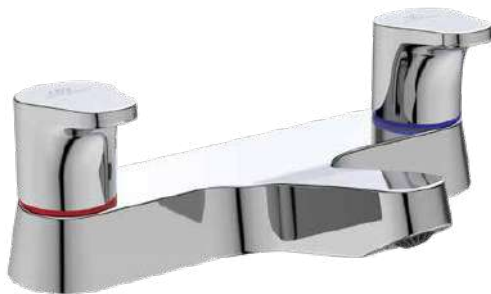

## CERABASE

## BD057AA

CERABASE | Dual control bath filler 231x149x81 mm, 112 mm spout projection in chrome finish, 15.0 l/min (3 bar) | SmartShine

### General information

Product type:	Bath fillers
Sub product type:	Dual control bath filler
Brand:	Ideal Standard
Suite name:	CERABASE
Designer:	Palomba Serafini Associati
Colour:	AA - Chrome
Surface finish effect:	glossy
Height (mm):	81
Width (mm):	231
Length / Projection (mm):	149
Fixing method:	Shank fixation
Net weight (kg):	0.60
EAN code:	3800861114611

### Product specifications

Amount of handles:	2
Colour code:	AA
Colour description:	chrome
Handle position:	Top
Material:	Metal
Material quality:	Brass
Max. flow rate at 3 bar (l):	15.0
Max. flow rate at 3 bar (l) for all outlets:	8/15
Max. flow rate at 3 bar (l) for handspray:	8
Max. flow rate at 3 bar (l) for spout:	15
Max. operating pressure (bar):	10
Min. operating pressure (bar):	0.2
PVD technology:	No
SmartShine:	Yes
Spout model:	Fixed
Spout type:	Casted body
Surface cover:	chromium-plated
Surface finish effect:	glossy
Swivelling spout:	No
Tap outlet model:	Aerator