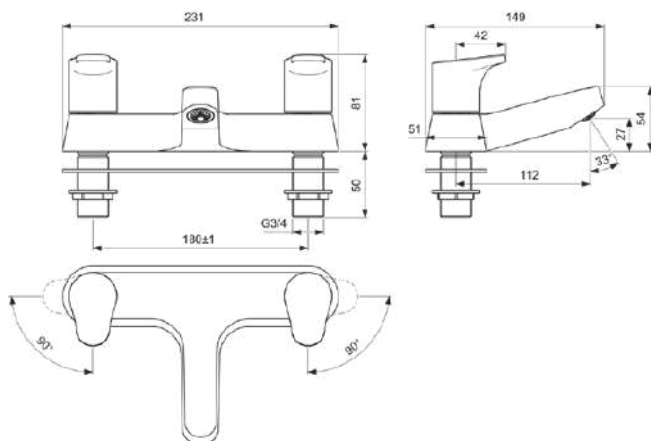

## BD057AA

CERABASE | Dual control bath filler 231x149x81 mm, 112 mm spout projection in chrome finish, 15.0 l/min (3 bar) | SmartShine

### General information

Product type:	Bath fillers
Sub product type:	Dual control bath filler
Brand:	Ideal Standard
Suite name:	CERABASE
Designer:	Palomba Serafini Associati
Colour:	AA - Chrome
Surface finish effect:	glossy
Height (mm):	81
Width (mm):	231
Length / Projection (mm):	149
Fixing method:	Shank fixation
Net weight (kg):	0.60
EAN code:	3800861114611

### Product specifications

Amount of handles:	2
Colour code:	AA
Colour description:	chrome
Handle position:	Top
Material:	Metal
Material quality:	Brass
Max. flow rate at 3 bar (l):	15.0
Max. flow rate at 3 bar (l) for all outlets:	8/15
Max. flow rate at 3 bar (l) for handspray:	8
Max. flow rate at 3 bar (l) for spout:	15
Max. operating pressure (bar):	10
Min. operating pressure (bar):	0.2
PVD technology:	No
SmartShine:	Yes
Spout model:	Fixed
Spout type:	Casted body
Surface cover:	chromium-plated
Surface finish effect:	glossy
Swivelling spout:	No
Tap outlet model:	Aerator