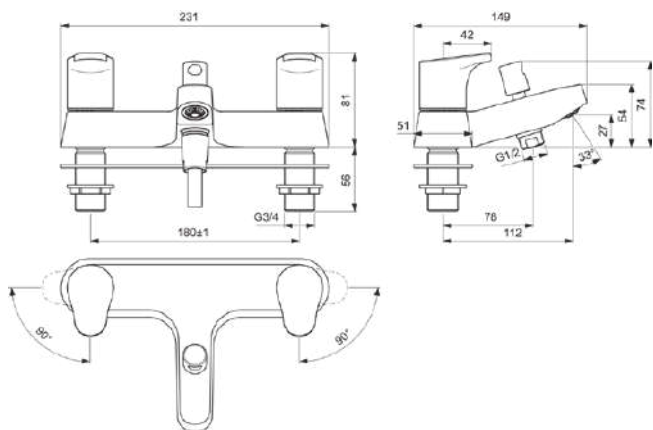

## BD058AA

CERABASE | Rim mounted bath & shower mixer 231x149x81 mm, 112 mm spout projection in chrome finish, 15.0 l/min (3 bar) | SmartShine

### General information

Product type:	Bath & shower mixers
Sub product type:	Rim mounted bath & shower mixer
Brand:	Ideal Standard
Suite name:	CERABASE
Designer:	Palomba Serafini Associati
Colour:	AA - Chrome
Surface finish effect:	glossy
Height (mm):	81
Width (mm):	231
Length / Projection (mm):	149
Fixing method:	Shank fixation
Net weight (kg):	1.20
EAN code:	3800861114628

### Included products

B9400AA:	IDEALRAIN   Single function handspray 80x225 mm in chrome finish, 8 l/min (3 bar)
BF175AA:	IDEALRAIN   Shower hose 1750 mm in chrome finish

### Product specifications

Amount of handles:	2
Colour code:	AA
Colour description:	chrome
Cool Body technology:	No
ON / OFF S-Connectors:	No
Flushing time adjustable:	No
Handle position:	Top
Material:	Metal
Material quality:	Brass
Max. flow rate at 3 bar (l):	15.0
Max. flow rate at 3 bar (l) for all outlets:	8/15
Max. flow rate at 3 bar (l) for handspray:	8
Max. flow rate at 3 bar (l) for spout:	15
Max. operating pressure (bar):	10
Min. operating pressure (bar):	0.2