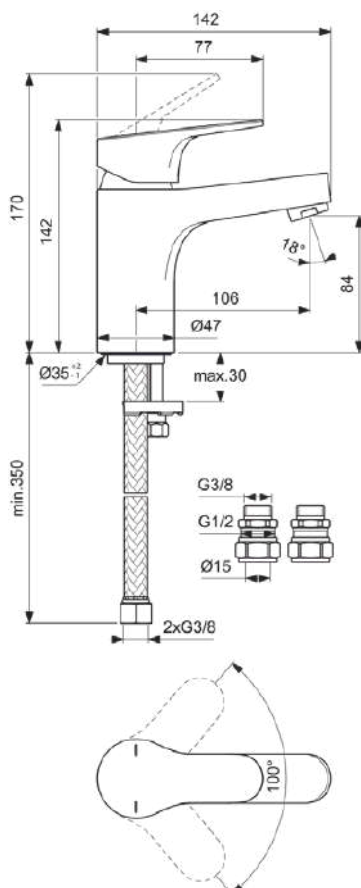

## BD055AA

CERABASE | Bath filler 47x142x142 mm, 106 mm spout projection in chrome finish, 20 l/min (3 bar) | EasyFix, Click technology, FirmaFlow, SmartShine

### General information

Product type:	Bath fillers
Sub product type:	Bath filler
Brand:	Ideal Standard
Suite name:	CERABASE
Designer:	Palomba Serafini Associati
Colour:	AA - Chrome
Surface finish effect:	glossy
Height (mm):	142
Width (mm):	47
Length / Projection (mm):	142
Fixing method:	EasyFix
Net weight (kg):	1.32
EAN code:	3800861114598