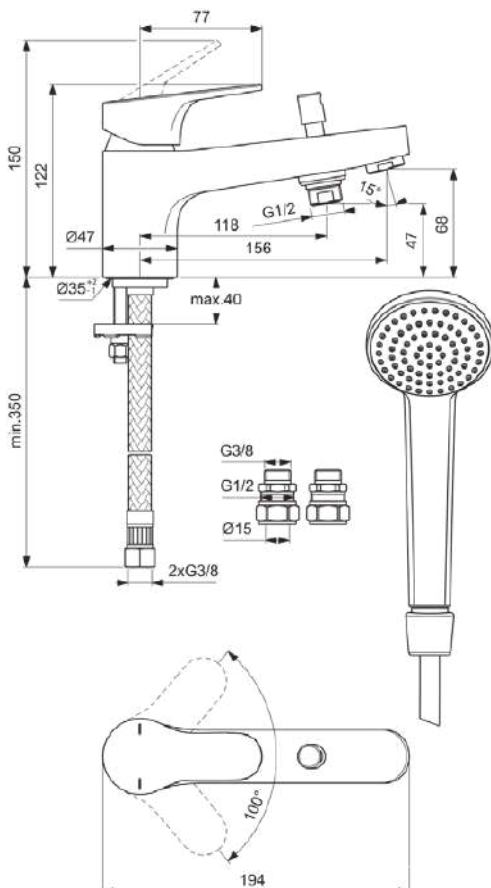

CERABASE

BD056AA

CERABASE | Rim mounted bath & shower mixer 47x194x150 mm, 156 mm spout projection in chrome finish, 20.0 l/min (3 bar) | EasyFix, Click technology, FirmaFlow, SmartShine

Image & drawing

General information

Product type:	Bath & shower mixers
Sub product type:	Rim mounted bath & shower mixer
Brand:	Ideal Standard
Suite name:	CERABASE
Designer:	Palomba Serafini Associati
Colour:	AA - Chrome
Surface finish effect:	glossy
Height (mm):	150
Width (mm):	47
Length / Projection (mm):	194
Fixing method:	EasyFix
Net weight (kg):	2.12
EAN code:	3800861114604

Included products

B9400AA:	IDEALRAIN Single function handspray 80x225 mm in chrome finish, 8 l/min (3 bar)
BF175AA:	IDEALRAIN Shower hose 1750 mm in chrome finish

Features

	EasyFix		Click technology
	FirmaFlow		SmartShine

CERABASE

BD056AA

CERABASE | Rim mounted bath & shower mixer 47x194x150 mm, 156 mm spout projection in chrome finish, 20.0 l/min (3 bar) | EasyFix, Click technology, FirmaFlow, SmartShine

Product specifications