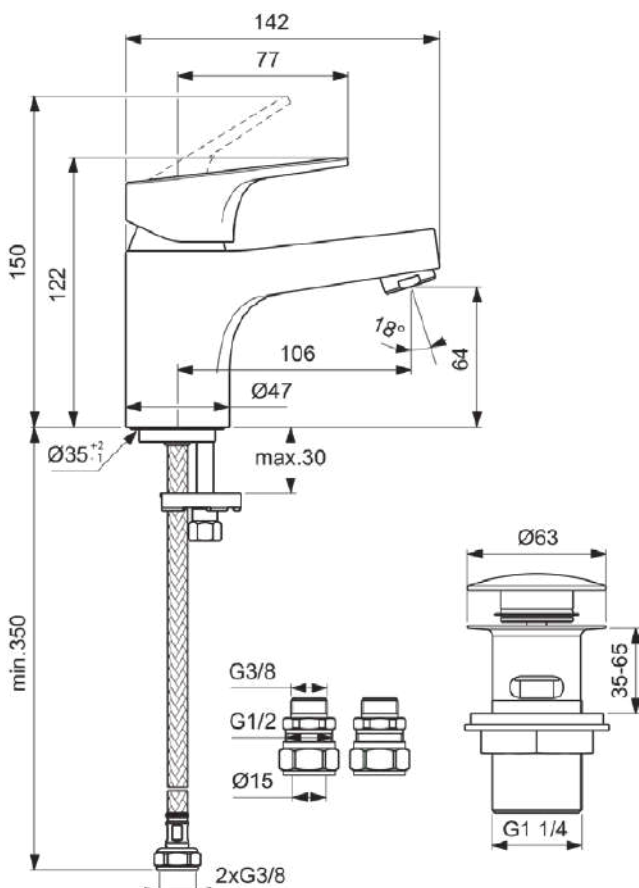

CERABASE

BD454AA

CERABASE | Basin mixer 47x142x122 mm, 106 mm spout projection in chrome finish, 3.8 l/min (3 bar), with waste | EasyFix, Flow straightener, Click technology, FirmaFlow, SmartShine

Image & drawing

General information

Product type:	Washbasin mixers
Sub product type:	Basin mixer
Brand:	Ideal Standard
Suite name:	CERABASE
Designer:	Palomba Serafini Associati
Colour:	AA - Chrome
Surface finish effect:	glossy
Height (mm):	122
Width (mm):	47
Length / Projection (mm):	142
Fixing method:	EasyFix
Net weight (kg):	1.45
EAN code:	3800861114666

CERABASE

BD454AA

CERABASE | Basin mixer 47x142x122 mm, 106 mm spout projection in chrome finish, 3.8 l/min (3 bar), with waste | EasyFix, Flow straightener, Click technology, FirmaFlow, SmartShine

Product specifications

Max. flow rate at 3 bar (l) for spout:	3.8
Max. operating pressure (bar):	10
Min. operating pressure (bar):	0.5
PVD technology:	No
SmartShine:	Yes
Spout model:	Fixed
Spout type:	Casted body
Surface cover:	chromium-plated
Surface finish effect:	glossy
Swivelling spout:	No
Tap outlet model:	Aerator
Tap outlet visibility:	Visible
Tap outlet adjustable:	No
Temperature limiter:	Yes
Touchless control:	No
Type of handle:	Lever
Type of temperature control:	Manually operated
Compression set included:	Yes
Water saving:	Yes
With drain plug:	No
With escutcheon(s):	No
With flow regulator:	Yes
With handle(s):	Yes
With outlet:	Yes
With pull-out spray:	No
With waste set:	Yes
Easy Fix technology:	Yes
Fixing method:	EasyFix
Mounting method:	Tap hole