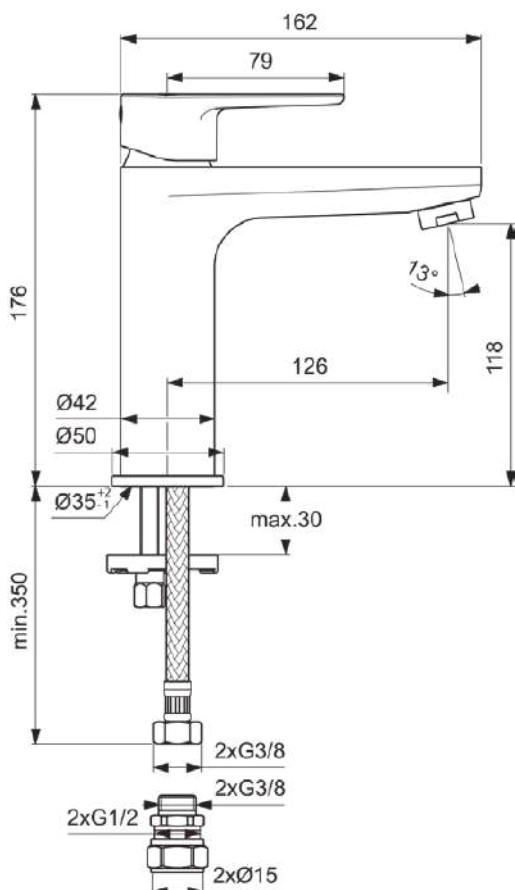

## BC724XG

CERAFINE MODEL O | Basin mixer 50x162x176 mm, 126 mm spout projection in matt black finish, 3.8 l/min (3 bar), no waste | EasyFix, Flow straightener, EPD, FirmaFlow

### General information

Product type:	Washbasin mixers
Sub product type:	Basin mixer
Brand:	Ideal Standard
Suite name:	CERAFINE MODEL O
Designer:	Ideal Standard
Colour:	XG - Matt Black
Surface finish effect:	matt
Height (mm):	176
Width (mm):	50
Length / Projection (mm):	162
Fixing method:	EasyFix
Net weight (kg):	1.41
EAN code:	3800861101314