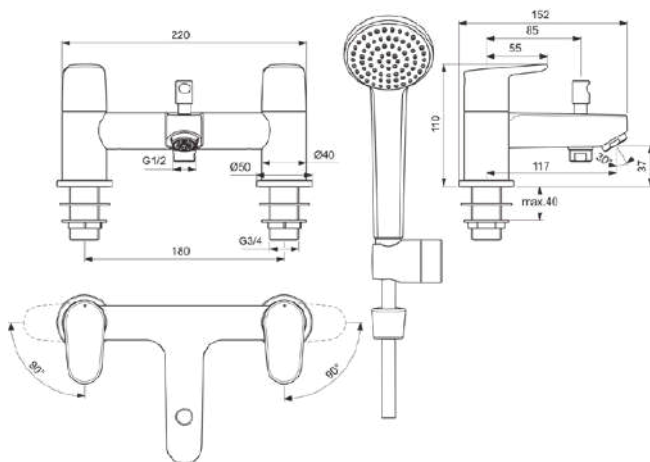

CERAFINE MODEL O

BC708XG

CERAFINE MODEL O | Rim mounted bath & shower mixer 220x152x110 mm, 117 mm spout projection in matt black finish, 15.0 l/min (3 bar)

Image & drawing

General information

Product type:	Bath & shower mixers
Sub product type:	Rim mounted bath & shower mixer
Brand:	Ideal Standard
Suite name:	CERAFINE MODEL O
Designer:	Ideal Standard
Colour:	XG - Matt Black
Surface finish effect:	matt
Height (mm):	110
Width (mm):	220
Length / Projection (mm):	152
Fixing method:	Shank fixation
Net weight (kg):	3.18
EAN code:	3800861101437

Included products

- A963173NU: SH HOSE 1 80 M G1/2 CP- TO USE BF175AA
 BC806XG: IDEALRAIN | Shower bracket 60x58x60 mm in matt black finish

Downloads

- [Declaration of Conformity](#)
- [Installation Guide](#)
- [Spare Parts List](#)

CERAFINE MODEL O

BC708XG

CERAFINE MODEL O | Rim mounted bath & shower mixer 220x152x110 mm, 117 mm spout projection in matt black finish, 15.0 l/min (3 bar)

Product specifications

Max. operating pressure (bar):	10
Min. operating pressure (bar):	0.2
PVD technology:	No
Shape of escutcheon(s):	Round
Shower hose connection thread:	G 1/2
Spout model:	Fixed
Spout type:	Casted body
Surface cover:	coated
Surface finish effect:	matt
Swivelling spout:	No
Tap outlet model:	Aerator
Tap outlet visibility:	Visible
Type of handle:	Rotary knob
Type of temperature control:	Manually operated
With diverter unit:	Yes
With escutcheon(s):	Yes
With handle(s):	Yes
With handspray set:	Yes
With head shower:	No
With outlet:	Yes
With shower kit:	No
Fixing method:	Shank fixation
Handle fixation position:	Back
Mounting method:	Rim
Noise reduced S-Connectors:	No
With S-couplings:	No
With check valve:	No