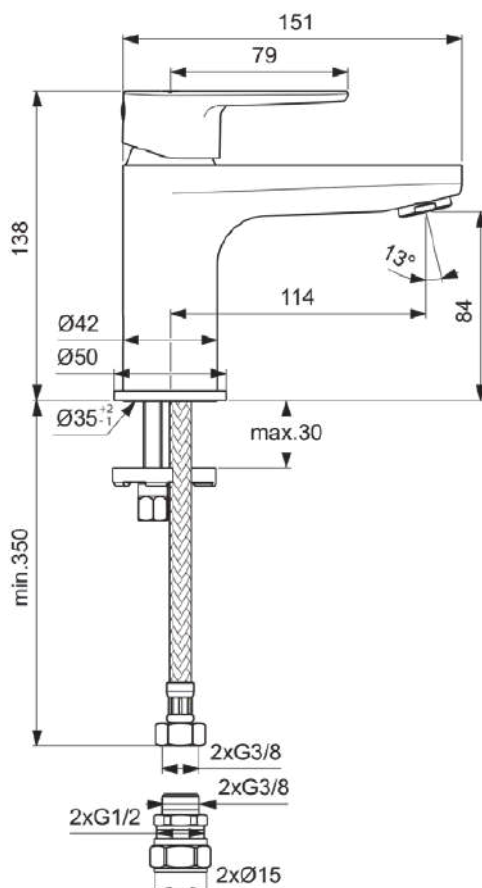

## BC722XG

CERAFINE MODEL O | Basin mixer 50x155x138 mm, 114 mm spout projection in matt black finish, 3.8 l/min (3 bar), no waste | EasyFix, Flow straightener, EPD, FirmaFlow

### General information

Product type:	Washbasin mixers
Sub product type:	Basin mixer
Brand:	Ideal Standard
Suite name:	CERAFINE MODEL O
Designer:	Ideal Standard
Colour:	XG - Matt Black
Surface finish effect:	matt
Height (mm):	138
Width (mm):	50
Length / Projection (mm):	155
Fixing method:	EasyFix
Net weight (kg):	1.33
EAN code:	3800861102274