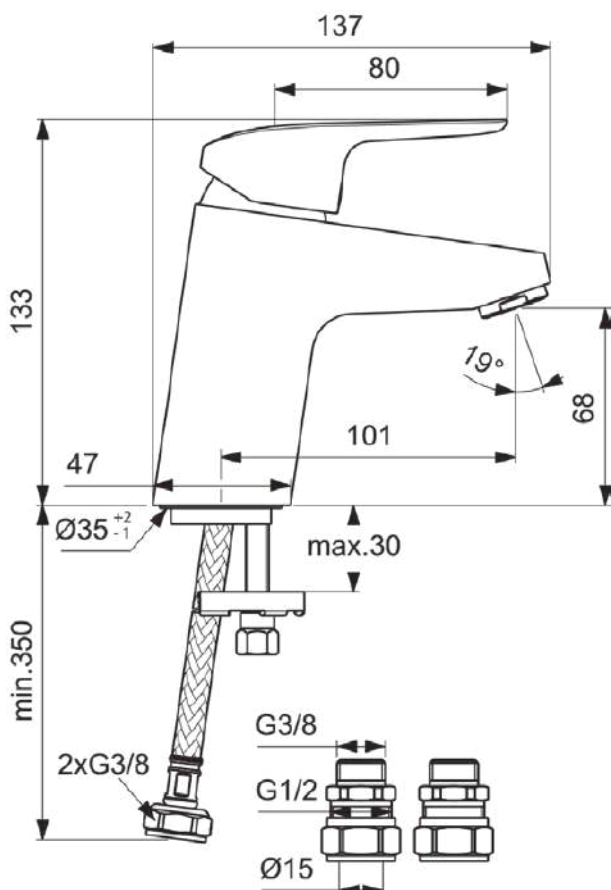

CERAFLEX

B1812AA

CERAFLEX | Basin mixer 47x137x133 mm, 101 mm spout projection in chrome finish, 3.8 l/min (3 bar), no waste | EasyFix, Flow straightener, Click technology, EPD, FirmaFlow, SmartShine

Image & drawing

General information

Product type:	Washbasin mixers
Sub product type:	Basin mixer
Brand:	Ideal Standard
Suite name:	CERAFLEX
Designer:	Artefakt
Colour:	AA - Chrome
Surface finish effect:	glossy
Height (mm):	133
Width (mm):	47
Length / Projection (mm):	137
Fixing method:	EasyFix
Net weight (kg):	1.30
EAN code:	3800861062462

For high pressure above 1 Bar. Suitable for balanced supplies. Inlets with flexible hoses and connections for 15mm copper tails. Consideration should be given to safe hot water delivery and the use of an appropriate temperature reduction device, please see A5900AA (for use with 15mm pipework) or A5901AA (for use with 22mm pipework). Fitted with a 5 litre per minute outlet flow regulator.

CERAFLEX

B1812AA

CERAFLEX | Basin mixer 47x137x133 mm, 101 mm spout projection in chrome finish, 3.8 l/min (3 bar), no waste | EasyFix, Flow straightener, Click technology, EPD, FirmaFlow, SmartShine

Product specifications