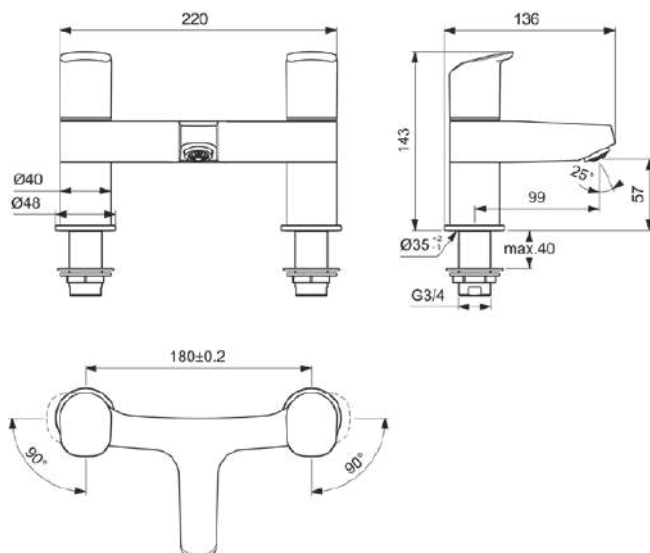

## B1824AA

CERAFLEX | Dual control bath filler 228x136x143 mm, 99 mm spout projection in chrome finish, 20 l/min (3 bar) | SmartShine

### General information

Product type:	Bath fillers
Sub product type:	Dual control bath filler
Brand:	Ideal Standard
Suite name:	CERAFLEX
Colour:	AA - Chrome
Surface finish effect:	glossy
Height (mm):	143
Width (mm):	228
Length / Projection (mm):	136
Fixing method:	Shank fixation
Net weight (kg):	1.88
EAN code:	3800861065920