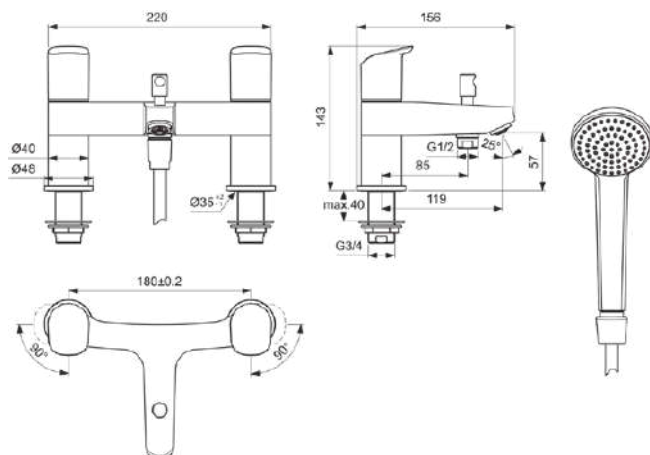

CERAFLEX

B1823AA

CERAFLEX | Rim mounted bath & shower mixer 228x156x143 mm, 119 mm spout projection in chrome finish, 8 l/min (3 bar) | SmartShine

Image & drawing

General information

Product type:	Bath & shower mixers
Sub product type:	Rim mounted bath & shower mixer
Brand:	Ideal Standard
Suite name:	CERAFLEX
Designer:	Ideal Standard
Colour:	AA - Chrome
Surface finish effect:	glossy
Height (mm):	143
Width (mm):	228
Length / Projection (mm):	156
Net weight (kg):	2.41
EAN code:	3800861065913

Suitable for balanced/unbalanced supplies. Inlets 3/4" BSP male coned for copper. Supplied with brass back nuts. Consideration should be given to safe hot water delivery and the use of an appropriate temperature reduction device, please see A5900AA, (for use with 15mm pipework) or A5901AA (for use with 22mm pipework). Unregulated flow rate for bath fill is 15 litres per minute at 0.2 bar and 32 litres per minute at 1 bar.

CERAFLEX

B1823AA

CERAFLEX | Rim mounted bath & shower mixer 228x156x143 mm, 119 mm spout projection in chrome finish, 8 l/min (3 bar) | SmartShine

Product specifications

Max. flow rate at 3 bar (l):	8
Max. flow rate at 3 bar (l) for all outlets:	8
Max. flow rate at 3 bar (l) for handspray:	8
Max. operating pressure (bar):	10
Min. operating pressure (bar):	0.5
PVD technology:	No
Shape of escutcheon(s):	Round
Shower hose connection thread:	G 1/2
SmartShine:	Yes
Spout model:	Fixed
Spout type:	Casted body
Surface cover:	chromium-plated
Surface finish effect:	glossy
Swivelling spout:	No
Tap outlet model:	Aerator
Tap outlet visibility:	Visible
Type of handle:	Rotary knob
Type of temperature control:	Manually operated
With diverter unit:	Yes
With escutcheon(s):	Yes
With handle(s):	Yes
With handspray set:	Yes
With head shower:	No
With outlet:	Yes
With shower kit:	No
Handle fixation position:	Top
Mounting method:	Rim
Noise reduced S-Connectors:	No
With S-couplings:	No
With check valve:	No