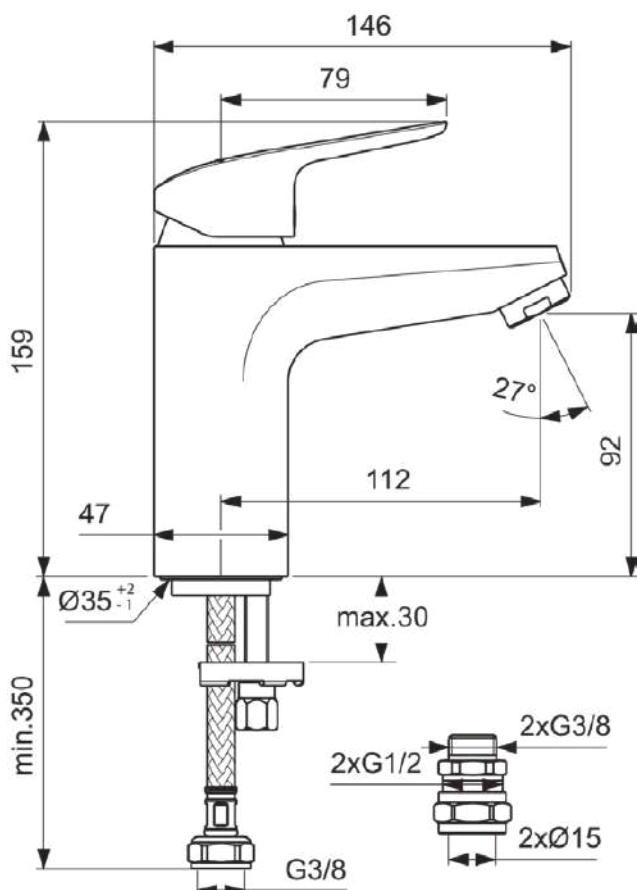

CERAFLEX

B1959AA

CERAFLEX | Bath filler 47x146x159 mm, 112 mm spout projection in chrome finish, 15.0 l/min (3 bar) | EasyFix, Click technology, EPD, FirmaFlow, SmartShine

Image & drawing

General information

Product type:	Bath fillers
Sub product type:	Bath filler
Brand:	Ideal Standard
Suite name:	CERAFLEX
Colour:	AA - Chrome
Surface finish effect:	glossy
Height (mm):	159
Width (mm):	47
Length / Projection (mm):	146
Fixing method:	EasyFix
Net weight (kg):	1.41
EAN code:	3800861062431

Suitable for balanced supplies. Inlets 15mm plain copper tails. Unregulated flow 27 litres per minute at 3 bar and 16 litres per minute at 1 bar. Consideration should be given to safe hot water delivery and the use of an appropriate temperature reduction device, please see A5900AA (for use with 15mm pipework) or A5901AA (for use with 22mm pipework).

CERAFLEX

B1959AA

CERAFLEX | Bath filler 47x146x159 mm, 112 mm spout projection in chrome finish, 15.0 l/min (3 bar) | EasyFix, Click technology, EPD, FirmaFlow, SmartShine

Product specifications

Max. operating pressure (bar):	10
Min. operating pressure (bar):	0.5
PVD technology:	No
SmartShine:	Yes
Spout model:	Fixed
Spout type:	Casted body
Surface cover:	chromium-plated
Surface finish effect:	glossy
Swivelling spout:	No
Tap outlet model:	Aerator
Tap outlet visibility:	Visible
Temperature limiter:	Yes
With handle(s):	Yes
With outlet:	Yes
Fixing method:	EasyFix
Mounting method:	Rim