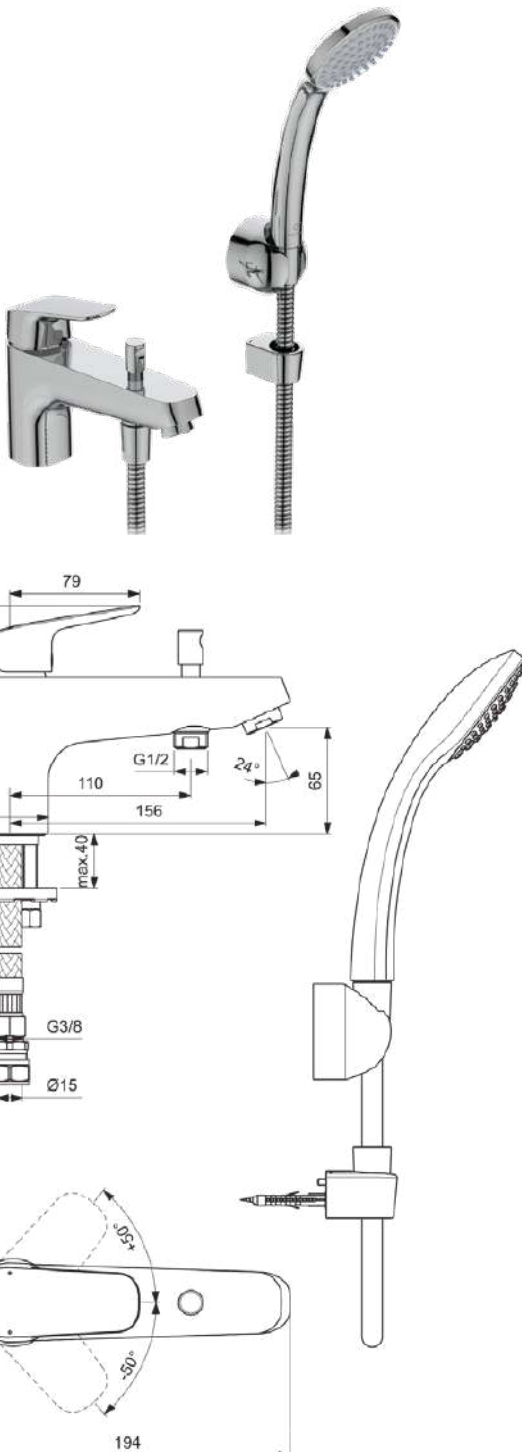

CERAFLEX

B1960AA

CERAFLEX | Bath-shower mixer bundle, 112 mm spout projection in chrome finish, 15.0 l/min (3 bar) | Flow straightener, Click technology, Easy clean nozzles, EPD, FirmaFlow, SmartShine

Image & drawing

General information

Product type:	Bath & shower mixers
Sub product type:	Bath-shower mixer bundle
Brand:	Ideal Standard
Suite name:	CERAFLEX
Designer:	Artefakt
Colour:	AA - Chrome
Surface finish effect:	glossy
Fixing method:	Coupling nut
Net weight (kg):	2.17
EAN code:	3800861062448

Suitable for balanced supplies. Inlets with flexible hoses and connections for 15mm copper tails. Consideration should be given to safe hot water delivery and the use of an appropriate temperature reduction device, please see A5900AA (for use with 15mm pipework) or A5901AA (for use with 22mm pipework). Unregulated flow rate for bath fill is 15 litres per minute at 0.7 bar.

Included products

B9400AA:	IDEALRAIN | Single function handspray 80x225 mm in chrome finish, 8 l/min (3 bar)
B9467AA:	IDEALRAIN | Shower bracket 58x47x58 mm in chrome finish
B1959AA:	CERAFLEX | Bath filler 47x146x159 mm, 112 mm spout projection in chrome finish, 15.0 l/min (3 bar)
BF175AA:	IDEALRAIN | Shower hose 1750 mm in chrome finish

Features

Flow straightener		Click technology
Easy clean nozzles		EPD
FirmaFlow		
		SmartShine

Downloads

- [EPD](#)
- [Declaration of Conformity](#)
- [Installation Guide](#)
- [Spare Parts List](#)

Product specifications

Adjustable flush volume:	No
Amount of handles:	1
Amount of spray modes:	1
Colour code:	AA
Colour description:	chrome
Easy clean nozzles:	Yes
FirmaFlow cartridge:	Yes