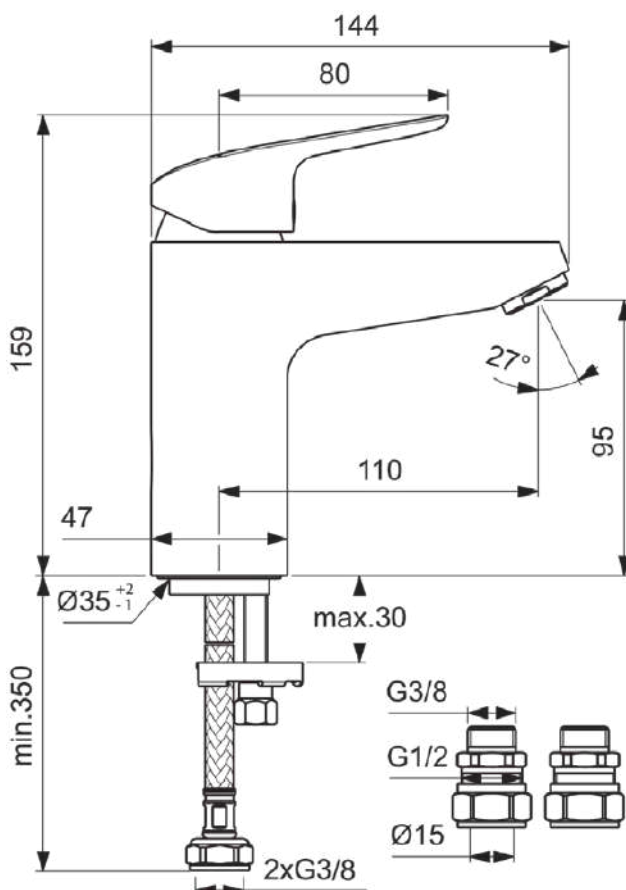

## B2326AA

CERAFLEX | Basin mixer 47x144x159 mm, 110 mm spout projection in chrome finish, 3.8 l/min (3 bar), no waste | EasyFix, Flow straightener, Click technology, EPD, FirmaFlow, SmartShine

### General information

Product type:	Washbasin mixers
Sub product type:	Basin mixer
Brand:	Ideal Standard
Suite name:	CERAFLEX
Designer:	Ideal Standard
Colour:	AA - Chrome
Surface finish effect:	glossy
Height (mm):	159
Width (mm):	47
Length / Projection (mm):	144
Fixing method:	EasyFix
Net weight (kg):	1.40
EAN code:	3800861065326