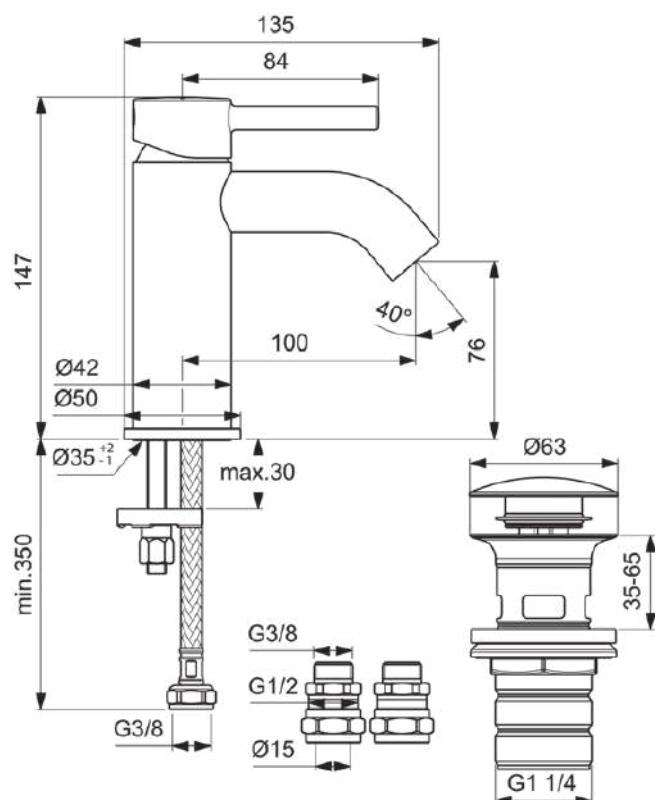

CERALINE

BC186AA

CERALINE | Basin mixer 50x135x147 mm, 100 mm spout projection in chrome finish, 3.8 l/min (3 bar), no waste | EasyFix, Flow straightener, Hidden aerator, EPD, SmartShine

Image & drawing

General information

Product type:	Washbasin mixers
Sub product type:	Basin mixer
Brand:	Ideal Standard
Suite name:	CERALINE
Designer:	Ideal Standard
Colour:	AA - Chrome
Surface finish effect:	glossy
Height (mm):	147
Width (mm):	50
Length / Projection (mm):	135
Fixing method:	EasyFix
Net weight (kg):	1.40
EAN code:	3800861065029

Inlets with flexible tails for 15mm copper. Mixer incorporates Multiport cartridge which includes a temperature limit stop as an added safety feature. When installed in commercial premises S7435AA 15mm thermostatic blending valve must be used. Flow rate with fitted regulator 5 litres per minute. Unregulated flow rate 6 litres per minute at 0.1 bar.

CERALINE

BC186AA

CERALINE | Basin mixer 50x135x147 mm, 100 mm spout projection in chrome finish, 3.8 l/min (3 bar), no waste | EasyFix, Flow straightener, Hidden aerator, EPD, SmartShine

Product specifications