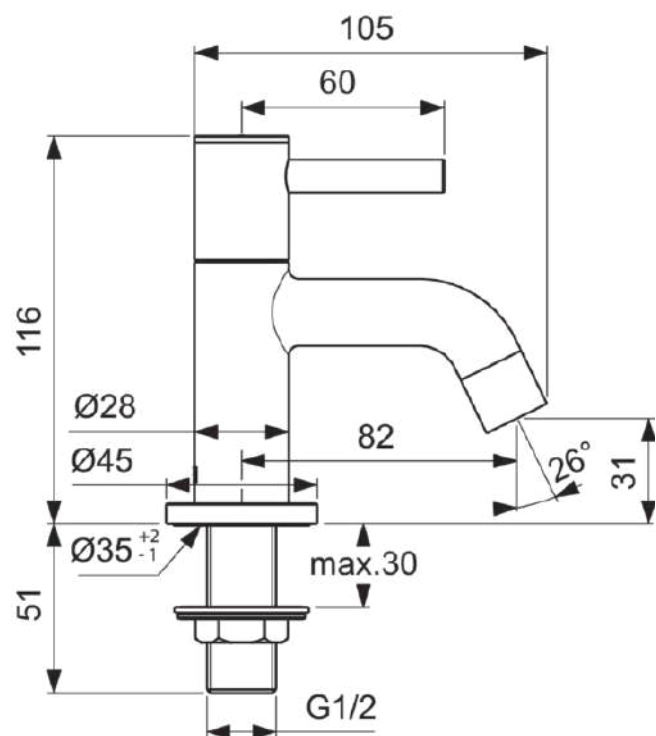

CERALINE

BC184AA

CERALINE | Basin pillar tap 45x113.5x116 mm, 82 mm spout projection in chrome finish, 32 l/min (3 bar), no waste | Hidden aerator, SmartShine

Image & drawing

General information

Product type:	Washbasin mixers
Sub product type:	Basin pillar tap
Brand:	Ideal Standard
Suite name:	CERALINE
Designer:	Ideal Standard
Colour:	AA - Chrome
Surface finish effect:	glossy
Height (mm):	116
Width (mm):	45
Length / Projection (mm):	113.5
Fixing method:	Coupling nut
Net weight (kg):	0.98
EAN code:	3800861065005

Inlets screwed 1/2in BSP male, coned for 15mm copper. Consideration should be given to safe hot water delivery and the use of an appropriate temperature reduction device. Pillar taps come supplied with brass back nuts. Unregulated flow rate 4 litres per minute at 0.1 bar.

Amount of escutcheon(s):	2
Amount of handles:	1
Blue Start technology:	No
Colour code:	AA
Colour description:	chrome
DVGW intrinsically safe:	No
Handle position:	Top
Includes a chain eye:	No
Integrated electronics:	No
Low-pressure model:	No
Material:	Metal
Material quality:	Brass
Max. flow rate at 3 bar (l):	32
Max. flow rate at 3 bar (l) for all outlets:	32

CERALINE

BC184AA

CERALINE | Basin pillar tap 45x113.5x116 mm, 82 mm spout projection in chrome finish, 32 l/min (3 bar), no waste | Hidden aerator, SmartShine

Product specifications

Max. flow rate at 3 bar (l) for spout:	32
PVD technology:	No
Shape of escutcheon(s):	Round
SmartShine:	Yes
Spout model:	Fixed
Spout type:	Tubular
Surface cover:	chromium-plated
Surface finish effect:	glossy
Swivelling spout:	No
Tap outlet model:	Aerator
Tap outlet visibility:	Hidden
Tap outlet adjustable:	No
Touchless control:	No
Type of handle:	Pin
Type of temperature control:	Manually operated
With escutcheon(s):	Yes
With handle(s):	Yes
With outlet:	Yes
With waste set:	No
Easy Fix technology:	No
Fixing method:	Coupling nut
Mounting method:	Tap hole