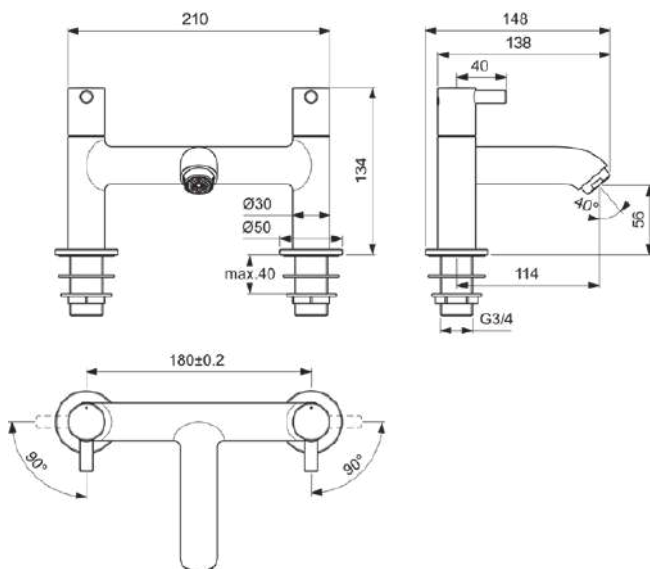

## BC188AA

CERALINE | Dual control bath filler 230x148x134 mm, 114 mm spout projection in chrome finish, 15 l/min (3 bar) | SmartShine

### General information

Product type:	Bath fillers
Sub product type:	Dual control bath filler
Brand:	Ideal Standard
Suite name:	CERALINE
Colour:	AA - Chrome
Surface finish effect:	glossy
Height (mm):	134
Width (mm):	230
Length / Projection (mm):	148
Fixing method:	Shank fixation
Net weight (kg):	1.72
EAN code:	3800861065043

## BC188AA

CERALINE | Dual control bath filler 230x148x134 mm, 114 mm spout projection in chrome finish, 15 l/min (3 bar) | SmartShine

Mounting method:

Rim