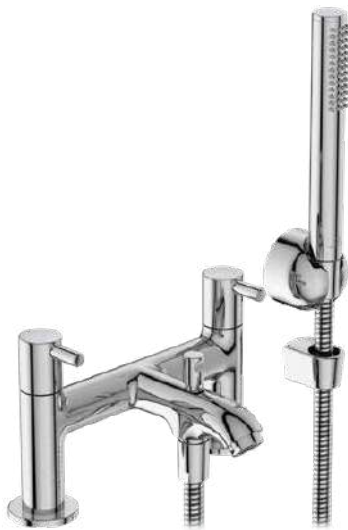

CERALINE

BC189AA

CERALINE | Rim mounted bath & shower mixer 210x148x134 mm, 114 mm spout projection in chrome finish, 20.0 l/min (3 bar) | SmartShine

Image & drawing

General information

Product type:	Bath & shower mixers
Sub product type:	Rim mounted bath & shower mixer
Brand:	Ideal Standard
Suite name:	CERALINE
Designer:	Ideal Standard
Colour:	AA - Chrome
Surface finish effect:	glossy
Height (mm):	134
Width (mm):	210
Length / Projection (mm):	148
Fixing method:	Shank fixation
Net weight (kg):	2.23
EAN code:	3800861065050

Suitable for balanced/unbalanced supplies. Inlets 3/4" BSP male coned for copper. Supplied with brass back nuts. Consideration should be given to safe hot water delivery and the use of an appropriate temperature reduction device, please see A5900AA (for use with 15mm pipework) or A5901AA (for use with 22mm pipework). Unregulated flow rate for bath fill 13.8 litres per minute at 0.2 bar and 31 litres per minute at 1 bar.

Included products

BC774AA:	IDEALRAIN Single function handspray 25x25x198 mm in chrome finish, 8 l/min (3 bar)
B9467AA:	IDEALRAIN Shower bracket 58x47x58 mm in chrome finish

Features

Downloads

- [Declaration of Conformity](#)
- [Installation Guide](#)
- [Spare Parts List](#)