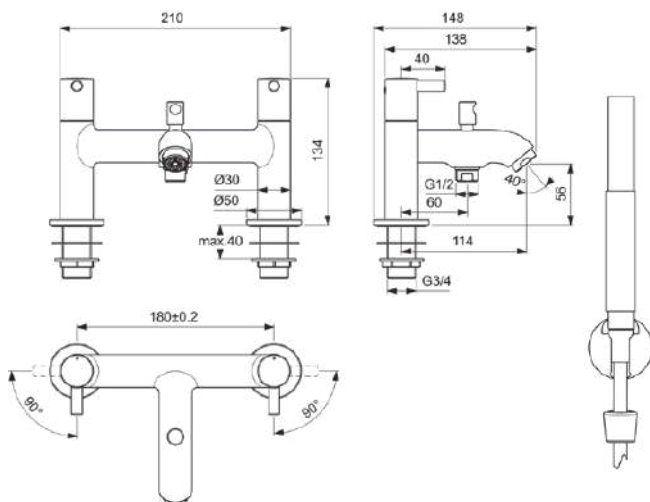

CERALINE

BC189AA

CERALINE | Rim mounted bath & shower mixer 210x148x134 mm, 114 mm spout projection in chrome finish, 20.0 l/min (3 bar) | SmartShine

Image & drawing

General information

Product type:	Bath & shower mixers
Sub product type:	Rim mounted bath & shower mixer
Brand:	Ideal Standard
Suite name:	CERALINE
Designer:	Ideal Standard
Colour:	AA - Chrome
Surface finish effect:	glossy
Height (mm):	134
Width (mm):	210
Length / Projection (mm):	148
Fixing method:	Shank fixation
Net weight (kg):	2.23
EAN code:	3800861065050

Included products

BC774AA:	IDEALRAIN Single function handspray 25x25x198 mm in chrome finish, 8 l/min (3 bar)
B9467AA:	IDEALRAIN Shower bracket 58x47x58 mm in chrome finish

Features

Downloads

- [Declaration of Conformity](#)
- [Installation Guide](#)
- [Spare Parts List](#)

CERALINE

BC189AA

CERALINE | Rim mounted bath & shower mixer 210x148x134 mm, 114 mm spout projection in chrome finish, 20.0 l/min (3 bar) | SmartShine

Product specifications

Material quality:	Brass
Max. flow rate at 3 bar (l):	20.0
Max. flow rate at 3 bar (l) for all outlets:	13/20
Max. flow rate at 3 bar (l) for handspray:	13
Max. flow rate at 3 bar (l) for spout:	20
PVD technology:	No
Shape of escutcheon(s):	Round
Shower hose connection thread:	G 1/2
SmartShine:	Yes
Spout model:	Fixed
Spout type:	Casted body
Surface cover:	chromium-plated
Surface finish effect:	glossy
Swivelling spout:	No
Tap outlet model:	Aerator
Tap outlet visibility:	Visible
Type of handle:	Rotary knob
Type of temperature control:	Manually operated
With diverter unit:	Yes
With escutcheon(s):	Yes
With handle(s):	Yes
With handspray set:	Yes
With head shower:	No
With outlet:	Yes
With shower kit:	No
Fixing method:	Shank fixation
Handle fixation position:	Back
Mounting method:	Rim
Noise reduced S-Connectors:	No
With S-couplings:	No
With check valve:	No