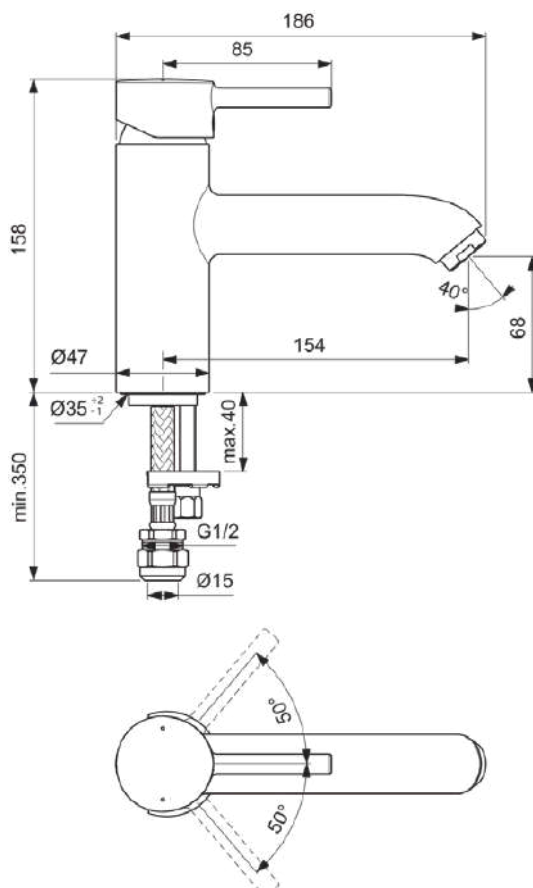

CERALINE

BC190AA

CERALINE | Bath filler 47x186x158 mm, 154 mm spout projection in chrome finish, 15 l/min (3 bar) | EasyFix, Click technology, EPD, FirmaFlow, SmartShine

Image & drawing

General information

Product type:	Bath fillers
Sub product type:	Bath filler
Brand:	Ideal Standard
Suite name:	CERALINE
Colour:	AA - Chrome
Surface finish effect:	glossy
Height (mm):	158
Width (mm):	47
Length / Projection (mm):	186
Fixing method:	EasyFix
Net weight (kg):	1.43
EAN code:	3800861065067

Suitable for balanced supplies. Inlets with flexible hoses and connections for 15mm copper tails. Consideration should be given to safe hot water delivery and the use of an appropriate temperature reduction device, please see A5900AA (for use with 15mm pipework) or A5901AA (for use with 22mm pipework). Unregulated flow rate 15 litres per minute at 1 bar and 26 litres per minute at 3 bar.

CERALINE

BC190AA

CERALINE | Bath filler 47x186x158 mm, 154 mm spout projection in chrome finish, 15 l/min (3 bar) | EasyFix, Click technology, EPD, FirmaFlow, SmartShine

Product specifications

SmartShine:	Yes
Spout model:	Fixed
Spout type:	Casted body
Surface cover:	chromium-plated
Surface finish effect:	glossy
Swivelling spout:	No
Tap outlet model:	Aerator
Tap outlet visibility:	Visible
Temperature limiter:	Yes
With handle(s):	Yes
With outlet:	Yes
Fixing method:	EasyFix
Mounting method:	Rim