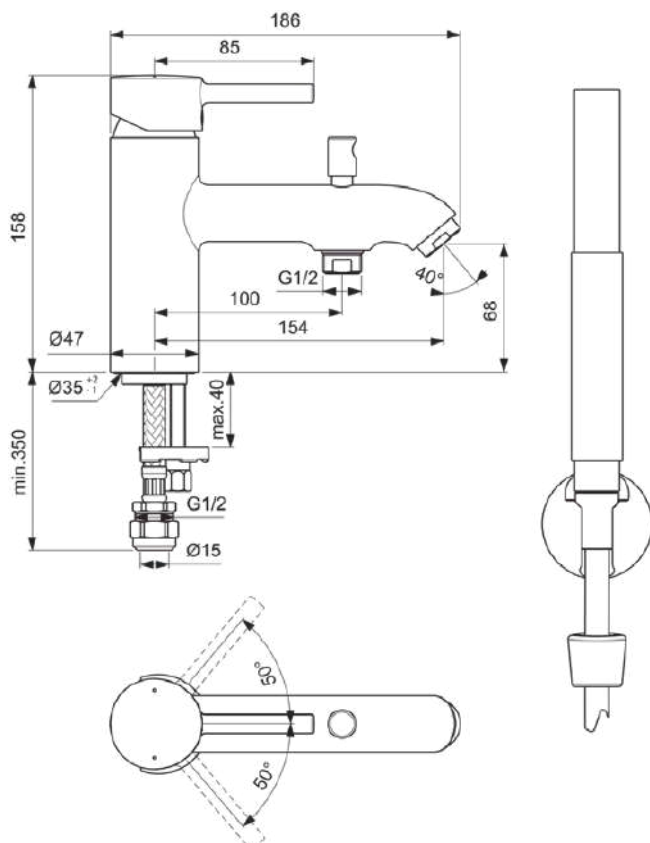

CERALINE

BC191AA

CERALINE | Rim mounted bath & shower mixer 47x186x158 mm, 154 mm spout projection in chrome finish, 20.0 l/min (3 bar) | EasyFix, Click technology, FirmaFlow, SmartShine

Image & drawing

General information

Product type:	Bath & shower mixers
Sub product type:	Rim mounted bath & shower mixer
Brand:	Ideal Standard
Suite name:	CERALINE
Designer:	Ideal Standard
Colour:	AA - Chrome
Surface finish effect:	glossy
Height (mm):	158
Width (mm):	47
Length / Projection (mm):	186
Fixing method:	EasyFix
Net weight (kg):	1.94
EAN code:	3800861065074

Included products

BC774AA:	IDEALRAIN Single function handspray 25x25x198 mm in chrome finish, 8 l/min (3 bar)
A963173NU:	SH HOSE 1 80 M G1/2 CP- TO USE BF175AA
B9467AA:	IDEALRAIN Shower bracket 58x47x58 mm in chrome finish

CERALINE

BC191AA

CERALINE | Rim mounted bath & shower mixer 47x186x158 mm, 154 mm spout projection in chrome finish, 20.0 l/min (3 bar) | EasyFix, Click technology, FirmaFlow, SmartShine

Product specifications