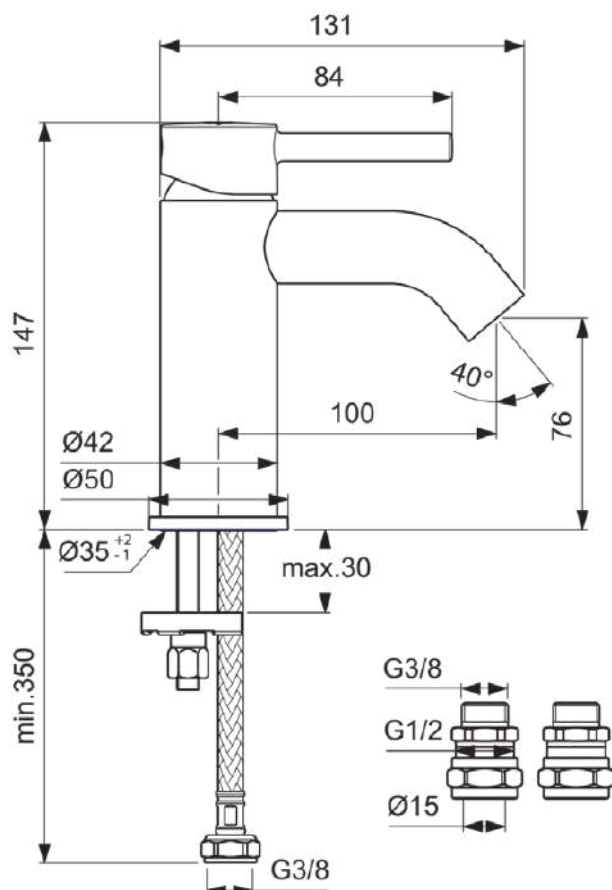

CERALINE

BD136XG

CERALINE | Basin mixer 50x135x147 mm, 100 mm spout projection in matt black finish, 3.8 l/min (3 bar), no waste | EasyFix, Flow straightener, Hidden aerator, EPD, FirmaFlow

Image & drawing

General information

Product type:	Washbasin mixers
Sub product type:	Basin mixer
Brand:	Ideal Standard
Suite name:	CERALINE
Designer:	Ideal Standard
Colour:	XG - Matt Black
Surface finish effect:	matt
Height (mm):	147
Width (mm):	50
Length / Projection (mm):	135
Fixing method:	EasyFix
Net weight (kg):	1.08
EAN code:	3800861101451

CERALINE

BD136XG

CERALINE | Basin mixer 50x135x147 mm, 100 mm spout projection in matt black finish, 3.8 l/min (3 bar), no waste | EasyFix, Flow straightener, Hidden aerator, EPD, FirmaFlow

Product specifications

Low-pressure model:	No
Material:	Metal
Material of handle:	Metal
Material quality:	Brass
Max. flow rate at 3 bar (l):	3.8
Max. flow rate at 3 bar (l) for all outlets:	3.8
Max. flow rate at 3 bar (l) for spout:	3.8
Max. operating pressure (bar):	10
Min. operating pressure (bar):	0.5
PVD technology:	No
Shape of escutcheon(s):	Round
Spout model:	Fixed
Spout type:	Tubular
Surface cover:	coated
Surface finish effect:	matt
Swivelling spout:	No
Tap outlet model:	Aerator
Tap outlet visibility:	Hidden
Tap outlet adjustable:	No
Temperature limiter:	Yes
Touchless control:	No
Type of handle:	Pin
Type of temperature control:	Manually operated
Water saving:	Yes
With drain plug:	No
With escutcheon(s):	Yes
With flow regulator:	Yes
With handle(s):	Yes
With outlet:	Yes
With pull-out spray:	No
With waste set:	No
Easy Fix technology:	Yes
Fixing method:	EasyFix
Mounting method:	Tap hole