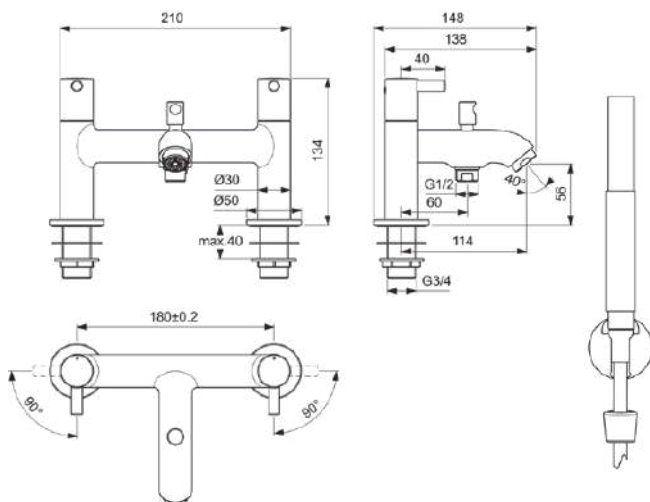

CERALINE

BC189XG

CERALINE | Rim mounted bath & shower mixer 210x148x134 mm, 114 mm spout projection in matt black finish, 20.0 l/min (3 bar)

Image & drawing

General information

Product type:	Bath & shower mixers
Sub product type:	Rim mounted bath & shower mixer
Brand:	Ideal Standard
Suite name:	CERALINE
Designer:	Ideal Standard
Colour:	XG - Matt Black
Surface finish effect:	matt
Height (mm):	134
Width (mm):	210
Length / Projection (mm):	148
Fixing method:	Shank fixation
Net weight (kg):	2.62
EAN code:	3800861101604

Included products

A4109XG:	IDEALRAIN Shower hose 1750 mm in matt black finish
BC774XG:	IDEALRAIN Single function handspray 25x25x198 mm in matt black finish, 8 l/min (3 bar)
BC806XG:	IDEALRAIN Shower bracket 60x58x60 mm in matt black finish

CERALINE

BC189XG

CERALINE | Rim mounted bath & shower mixer 210x148x134 mm, 114 mm spout projection in matt black finish, 20.0 l/min (3 bar)

Product specifications

Max. flow rate at 3 bar (l) for handspray:	13
Max. flow rate at 3 bar (l) for spout:	20
PVD technology:	No
Shape of escutcheon(s):	Round
Shower hose connection thread:	G 1/2
Spout model:	Fixed
Spout type:	Casted body
Surface cover:	coated
Surface finish effect:	matt
Swivelling spout:	No
Tap outlet model:	Aerator
Tap outlet visibility:	Visible
Type of handle:	Rotary knob
Type of temperature control:	Manually operated
With diverter unit:	Yes
With escutcheon(s):	Yes
With handle(s):	Yes
With handspray set:	Yes
With head shower:	No
With outlet:	Yes
With shower kit:	No
Fixing method:	Shank fixation
Handle fixation position:	Back
Mounting method:	Rim
Noise reduced S-Connectors:	No
With S-couplings:	No
With check valve:	No