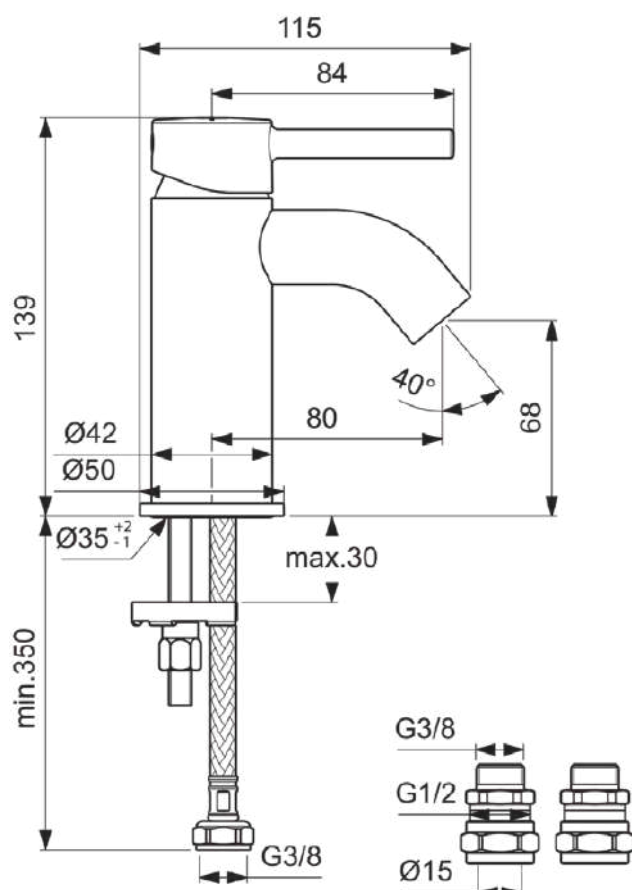

CERALINE

BC185XG

CERALINE | Basin mixer 50x115x139 mm, 80 mm spout projection in matt black finish, 3.8 l/min (3 bar), no waste | EasyFix, Flow straightener, Hidden aerator, EPD

Image & drawing

General information

Product type:	Washbasin mixers
Sub product type:	Basin mixer
Brand:	Ideal Standard
Suite name:	CERALINE
Designer:	Ideal Standard
Colour:	XG - Matt Black
Surface finish effect:	matt
Height (mm):	139
Width (mm):	50
Length / Projection (mm):	115
Fixing method:	EasyFix
Net weight (kg):	1.06
EAN code:	3800861102281

Suitable for balanced supplies. Inlets with flexible hoses and connections for 15mm copper tails. Consideration should be given to safe hot water delivery and the use of an appropriate temperature reduction device, please see A5900AA (for use with 15mm pipework) or A5901AA (for use with 22mm pipework). Fitted with a 5 litre per minute outlet flow regulator. Unregulated flow rate 4.8 litres per minute at 0.2 bar.