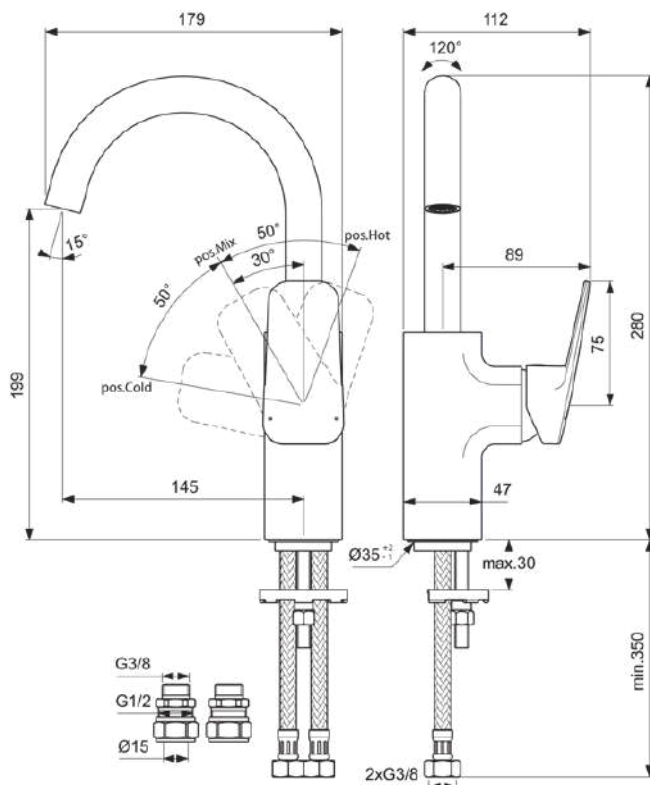

## BD245XG

CERAPLAN | Basin mixer 112x179x280 mm, 145 mm spout projection in matt black finish, 3.8 l/min (3 bar), no waste | EasyFix, Flow straightener, Hidden aerator, Click technology, FirmaFlow

### General information

Product type:	Washbasin mixers
Sub product type:	Basin mixer
Brand:	Ideal Standard
Suite name:	CERAPLAN
Designer:	Palomba Serafini Associati
Colour:	XG - Matt Black
Surface finish effect:	matt
Height (mm):	280
Width (mm):	112
Length / Projection (mm):	179
Fixing method:	EasyFix
Net weight (kg):	2.62
EAN code:	3800861116967