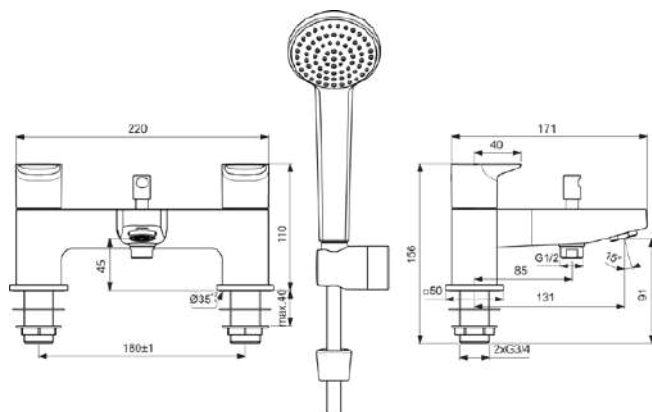

## BD265XG

CERAPLAN | Rim mounted bath & shower mixer 220x171x110 mm, 131 mm spout projection in matt black finish, 13.0 l/min (3 bar)

### General information

Product type:	Bath & shower mixers
Sub product type:	Rim mounted bath & shower mixer
Brand:	Ideal Standard
Suite name:	CERAPLAN
Designer:	Palomba Serafini Associati
Colour:	XG - Matt Black
Surface finish effect:	matt
Height (mm):	110
Width (mm):	220
Length / Projection (mm):	171
Fixing method:	Shank fixation
Net weight (kg):	3.36
EAN code:	3800861116998

### Included products

B9402XG:	IDEALRAIN   Single function handspray 100x245.5 mm in matt black finish, 8 l/min (3 bar)
BF175XG:	IDEALRAIN   Shower hose 1750 mm in matt black finish
BC806XG:	IDEALRAIN   Shower bracket 60x58x60 mm in matt black finish

### Product specifications

Amount of escutcheon(s):	2
Amount of handles:	2
Colour code:	XG
Colour description:	matt black
Cool Body technology:	No
ON / OFF S-Connectors:	No
Flushing time adjustable:	No
Handle position:	Top
Material:	Metal
Material quality:	Brass
Max. flow rate at 3 bar (l):	13.0
Max. flow rate at 3 bar (l) for all outlets:	8/13
Max. flow rate at 3 bar (l) for handspray:	8
Max. flow rate at 3 bar (l) for spout:	13
Max. operating pressure (bar):	10