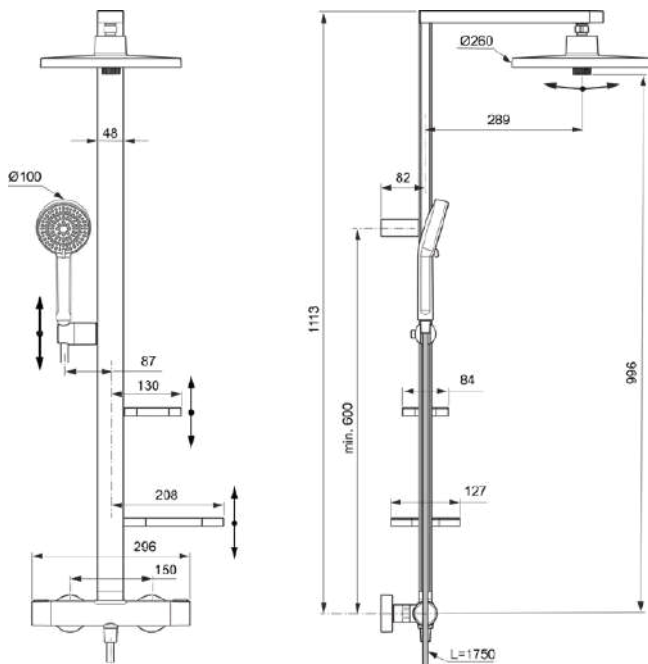

## BD579XG

CERATHERM ALU+ | Exposed shower system 356x501x1113 mm in matt black finish, 12.0 l/min (3 bar) | Multiple showering functions, Thermostatic function, Water & Energy savings, WRAS, Core elements from Aluminum

### General information

Product type:	Shower systems
Sub product type:	Exposed shower system
Brand:	Ideal Standard
Suite name:	CERATHERM ALU+
Designer:	Palomba Serafini Associati
Colour:	XG - Matt Black
Surface finish effect:	matt
Height (mm):	1113
Width (mm):	356
Length / Projection (mm):	501
Fixing method:	Coupling nut
Net weight (kg):	4.25
EAN code:	3800861122630

### Product specifications

Colour code:	XG
Colour description:	matt black
Concealed fixing:	Yes
Cool Body technology:	No
Flushing time adjustable:	No
Handspray height adjustable:	Yes
Handle position:	Lateral
Headshower is depth-adjustable:	No
Material:	Metal
Material quality:	Aluminium
Max. flow rate at 3 bar (l):	12.0
Max. flow rate at 3 bar (l) for all outlets:	8/12
Max. flow rate at 3 bar (l) for handspray:	8
Max. flow rate at 3 bar (l) for headshower:	12
PVD technology:	No
Shower bar is vertically adjustable:	No
Shower hose connection thread:	G 1/2
Surface cover:	coated
Surface finish effect:	matt
Type of handle:	Rotary knob
Type of spray mode(s):	Massage / Rain
Type of temperature control:	Thermostatic
With decorative frame:	No
With diverter unit:	Yes
With handspray:	Yes
With handle(s):	Yes
With handspray set:	No
With head shower:	Yes
With lighting:	No
With soap dispenser:	No
With shelve(s):	Yes
With shower basket:	Yes
With shower hose:	Yes
With shower kit:	No
With side showers:	No
With sliding set:	Yes
With soap holder:	No
With sponge holder:	No
With towel holder:	No
With tumbler:	No
With wall bracket:	No
With wall elbow:	No