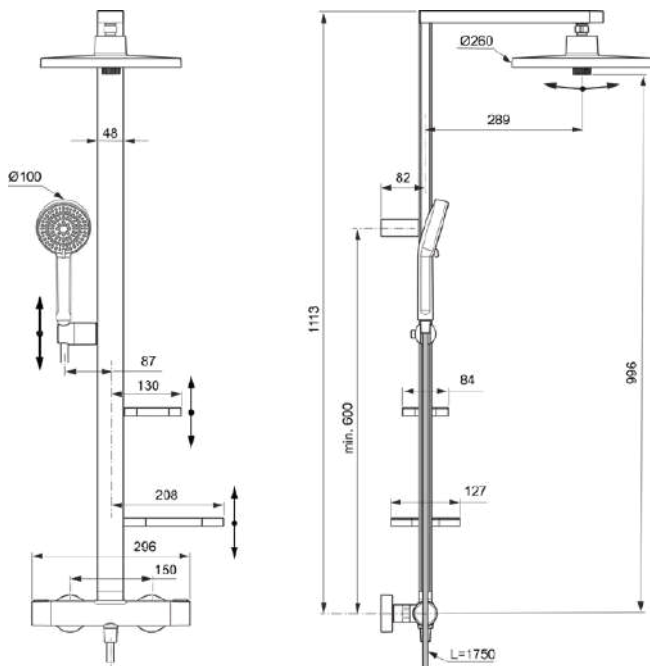

CERATHERM ALU+

BD579SI

CERATHERM ALU+ | Exposed shower system 356x501x1113 mm in silver finish, 12.0 l/min (3 bar) | Multiple showering functions, Thermostatic function, Water & Energy savings, WRAS, Core elements from Aluminum

Image & drawing

General information

Product type:	Shower systems
Sub product type:	Exposed shower system
Brand:	Ideal Standard
Suite name:	CERATHERM ALU+
Designer:	Palomba Serafini Associati
Colour:	SI - Silver
Surface finish effect:	satin
Height (mm):	1113
Width (mm):	356
Length / Projection (mm):	501
Fixing method:	Coupling nut
Net weight (kg):	4.25
EAN code:	3800861122722

Product specifications

Colour code:	SI
Colour description:	silver
Concealed fixing:	Yes
Cool Body technology:	No
Flushing time adjustable:	No
Handspray height adjustable:	Yes
Handle position:	Lateral
Headshower is depth-adjustable:	No
Material:	Metal
Material quality:	Aluminium
Max. flow rate at 3 bar (l):	12.0
Max. flow rate at 3 bar (l) for all outlets:	8/12
Max. flow rate at 3 bar (l) for handspray:	8
Max. flow rate at 3 bar (l) for headshower:	12
PVD technology:	No
Shower bar is vertically adjustable:	No
Shower hose connection thread:	G 1/2
Surface cover:	wet laquering
Surface finish effect:	satin
Type of handle:	Rotary knob
Type of spray mode(s):	Massage / Rain
Type of temperature control:	Thermostatic
With decorative frame:	No
With diverter unit:	Yes
With handspray:	Yes
With handle(s):	Yes
With handspray set:	No
With head shower:	Yes
With lighting:	No
With soap dispenser:	No
With shelve(s):	Yes
With shower basket:	Yes
With shower hose:	Yes
With shower kit:	No
With side showers:	No
With sliding set:	Yes
With soap holder:	No
With sponge holder:	No
With towel holder:	No
With tumbler:	No
With wall bracket:	No
With wall elbow:	No