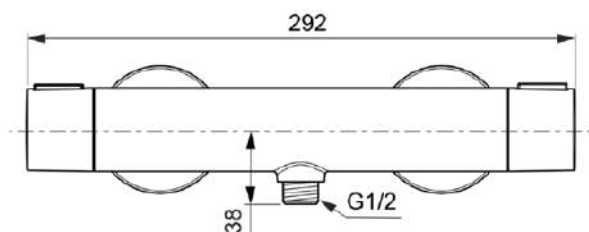

CERATHERM ALU+

BD578SI

CERATHERM ALU+ | Exposed shower mixer 292x105x72 mm in silver finish, 12 l/min (3 bar) | Thermostatic function, Water & Energy savings, WRAS, Core elements from Aluminum

Image & drawing

General information

Product type:	Shower mixers
Sub product type:	Exposed shower mixer
Brand:	Ideal Standard
Suite name:	CERATHERM ALU+
Designer:	Palomba Serafini Associati
Colour:	SI - Silver
Surface finish effect:	satin
Height (mm):	72
Width (mm):	292
Length / Projection (mm):	105
Fixing method:	Coupling nut
Net weight (kg):	1.16
EAN code:	3800861122715

WRAS certificate name: 240788007

Product specifications

Amount of escutcheon(s):	2
Amount of handles:	2
Colour code:	SI
Colour description:	silver
Cool Body technology:	No
Flushing time adjustable:	No
Handle position:	Lateral
Material:	Metal
Material quality:	Aluminium
Max. flow rate at 3 bar (l):	12
Max. flow rate at 3 bar (l) for all outlets:	12
Max. flow rate at 3 bar (l) for spout:	12
Max. operating pressure (bar):	10
Min. operating pressure (bar):	0.5

CERATHERM ALU⁺

BD578SI

CERATHERM ALU⁺ | Exposed shower mixer 292x105x72 mm in silver finish, 12 l/min (3 bar) |
Thermostatic function, Water & Energy savings, WRAS, Core elements from Aluminum

Product specifications