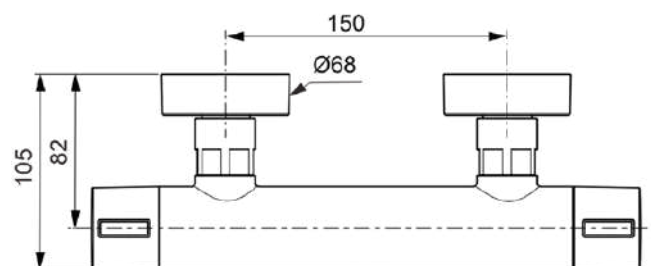

CERATHERM ALU+

BD578SI

CERATHERM ALU+ | Exposed shower mixer 292x105x72 mm in silver finish, 12 l/min (3 bar) | Thermostatic function, Water & Energy savings, WRAS, Core elements from Aluminum

Image & drawing

General information

Product type:	Shower mixers
Sub product type:	Exposed shower mixer
Brand:	Ideal Standard
Suite name:	CERATHERM ALU+
Designer:	Palomba Serafini Associati
Colour:	SI - Silver
Surface finish effect:	satin
Height (mm):	72
Width (mm):	292
Length / Projection (mm):	105
Fixing method:	Coupling nut
Net weight (kg):	1.16
EAN code:	3800861122715

WRAS certificate name: 240788007

Product specifications

Amount of escutcheon(s):	2
Amount of handles:	2
Colour code:	SI
Colour description:	silver
Cool Body technology:	No
Flushing time adjustable:	No
Handle position:	Lateral
Material:	Metal
Material quality:	Aluminium
Max. flow rate at 3 bar (l):	12
Max. flow rate at 3 bar (l) for all outlets:	12
Max. flow rate at 3 bar (l) for spout:	12
Max. operating pressure (bar):	10
Min. operating pressure (bar):	0.5

CERATHERM ALU⁺

BD578SI

CERATHERM ALU⁺ | Exposed shower mixer 292x105x72 mm in silver finish, 12 l/min (3 bar) |
Thermostatic function, Water & Energy savings, WRAS, Core elements from Aluminum

Product specifications