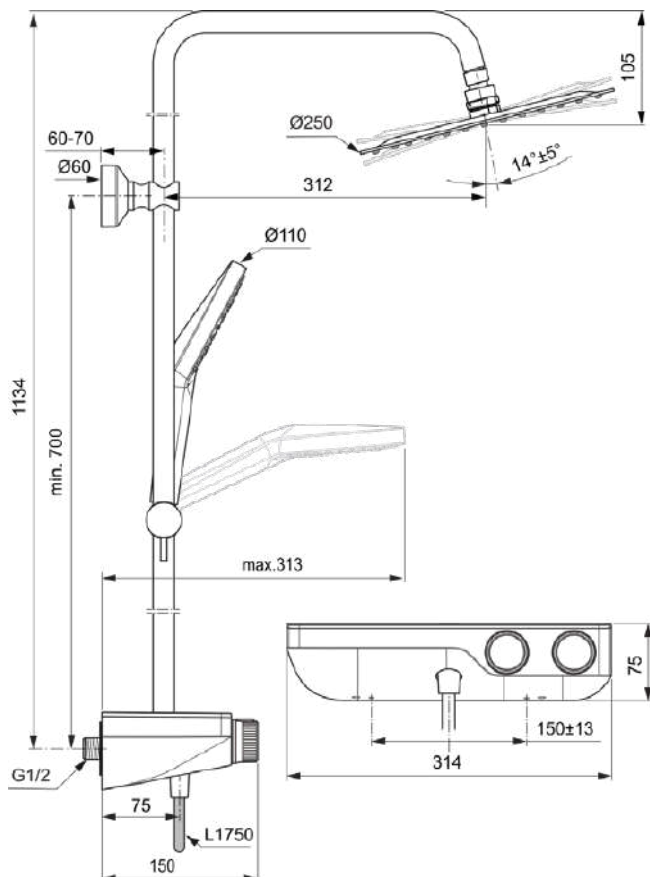

CERATHERM S200

A7331AA

Ceratherm S200 | Exposed shower system 314x497x1134 mm in chrome finish, 12.0 l/min (3 bar) | Cool Body technology, Safety stop

Image & drawing

General information

Product type:	Shower systems
Sub product type:	Exposed shower system
Brand:	Ideal Standard
Suite name:	Ceratherm S200
Designer:	Ideal Standard
Colour:	AA - Chrome
Surface finish effect:	glossy
Height (mm):	1134
Width (mm):	314
Length / Projection (mm):	497 - 507
Fixing method:	S-coupling
Net weight (kg):	5.80
VVS:	722591804
EAN code:	4015413350815

Included products

BE175AA:	IDEALRAIN Shower hose 1750 mm in chrome finish
B0384MY:	IDEALRAIN LUXE Overhead shower 250x53x250 mm in stainless steel finish, 12 l/min (3 bar)
B2231AA:	IDEALRAIN EVO Multi function handspray 110x249 mm in chrome finish, 8 l/min (3 bar)

CERATHERM S200

A7331AA

Ceratherm S200 | Exposed shower system 314x497x1134 mm in chrome finish, 12.0 l/min (3 bar) | Cool Body technology, Safety stop

Product specifications

Headshower is depth-adjustable:	No
Material:	Metal
Max. flow rate at 3 bar (l):	12.0
Max. flow rate at 3 bar (l) for all outlets:	8/12
Max. flow rate at 3 bar (l) for handspray:	8
Max. flow rate at 3 bar (l) for headshower:	12
Max. operating pressure (bar):	10
Min. operating pressure (bar):	0.5
PVD technology:	No
Shower bar is vertically adjustable:	No
SmartShine:	Yes
Surface cover:	chromium-plated
Surface finish effect:	glossy
Thermostatic:	Yes
Type of handle:	Rotary knob
Type of temperature control:	Manually operated
With diverter unit:	Yes
With handspray:	Yes
With handspray set:	No
With head shower:	Yes
With shelve(s):	Yes
With shower hose:	Yes
With shower kit:	No
With side showers:	No
With sliding set:	Yes
With soap holder:	No
With wall bracket:	No
With wall elbow:	No
Fixing material included:	Yes
Fixing method:	S-coupling
Mounting method:	Wall
Noise reduced S-Connectors:	No
With S-couplings:	Yes
With check valve:	Yes