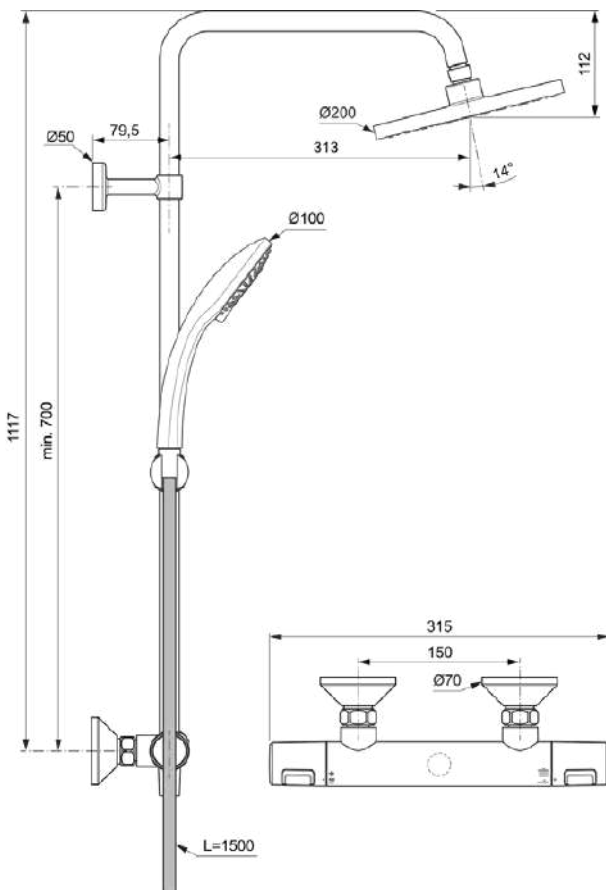

## A7209AA

CERATHERM T25 | Exposed shower system 315x492.5x1117 mm in chrome finish, 12.0 l/min (3 bar) | Thermostatic function, Water & Energy savings, Cool Body technology, Safety stop

### General information

Product type:	Shower systems
Sub product type:	Exposed shower system
Brand:	Ideal Standard
Suite name:	CERATHERM T25
Designer:	Ideal Standard
Colour:	AA - Chrome
Surface finish effect:	glossy
Height (mm):	1117
Width (mm):	315
Length / Projection (mm):	492.5
Fixing method:	Coupling nut
Net weight (kg):	3.40
EAN code:	4015413345798

### Included products

B9403AA:	IDEALRAIN   Multi function handspray 100x245.5 mm in chrome finish, 8 l/min (3 bar)
BE150AA:	IDEALRAIN   Shower hose 1500 mm in chrome finish
A861378AA:	MULTI SUITES - SPARE PARTS   Overhead shower in chrome finish

### Product specifications

Handspray height adjustable:	Yes
Handle application:	Volume & temperature control
Handle position:	Lateral
Headshower is depth-adjustable:	No
Material:	Metal
Material of handle:	Plastic
Max. flow rate at 3 bar (l):	12.0
Max. flow rate at 3 bar (l) for all outlets:	8/12
Max. flow rate at 3 bar (l) for handspray:	8
Max. flow rate at 3 bar (l) for headshower:	12
Max. operating pressure (bar):	10
Min. operating pressure (bar):	0.5
PVD technology:	No
Shower bar is vertically adjustable:	No
SmartShine:	Yes
Surface cover:	chromium-plated
Surface finish effect:	glossy
Temperature limiter:	Yes
Thermostatic:	Yes
Type of handle:	Rotary knob
Type of temperature control:	Thermostatic
With diverter unit:	Yes
With handspray:	Yes
With handspray set:	No
With head shower:	Yes
With shelve(s):	No
With shower hose:	Yes
With shower kit:	No
With side showers:	No
With sliding set:	Yes
With soap holder:	No
With wall bracket:	No
With wall elbow:	No
Fixing material included:	Yes
Fixing method:	Coupling nut
Handle fixation position:	Top
Mounting method:	Wall