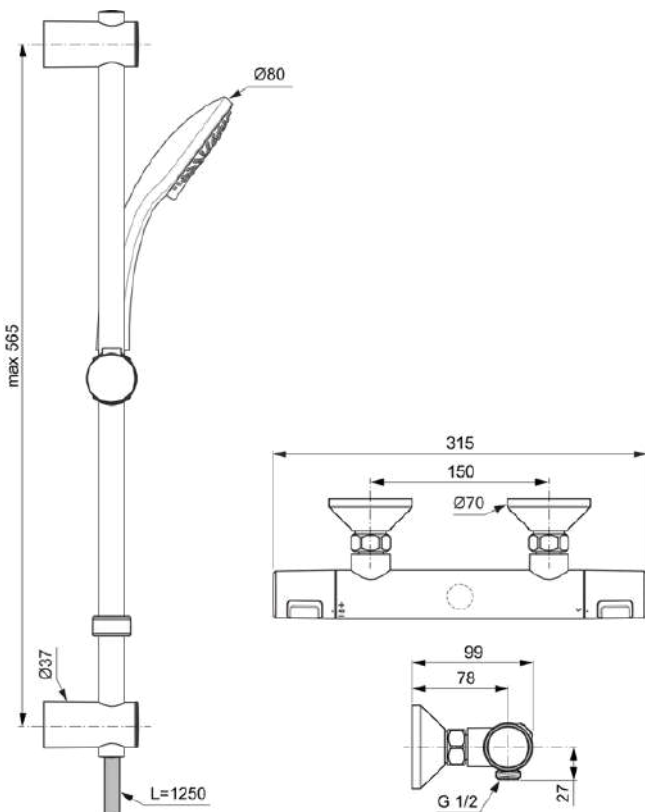

CERATHERM T25

A7205AA

CERATHERM T25 | Exposed shower mixer 315x99x70 mm in chrome finish, 8 l/min (3 bar) | Thermostatic function, Water & Energy savings, Cool Body technology, Safety stop, SmartShine

Image & drawing

General information

Product type:	Shower mixers
Sub product type:	Exposed shower mixer
Brand:	Ideal Standard
Suite name:	CERATHERM T25
Designer:	Ideal Standard
Colour:	AA - Chrome
Surface finish effect:	glossy
Height (mm):	70
Width (mm):	315
Length / Projection (mm):	99
Fixing method:	Coupling nut
Net weight (kg):	2.20
EAN code:	4015413345750

Removable 8 litre per minute eco flow regulator fitted in the handspray.
Minimum operating pressure of 0.5 Bar

Included products

B9401AA:	IDEALRAIN Multi function handspray 80x225 mm in chrome finish, 8 l/min (3 bar)
BE125AA:	IDEALRAIN Shower hose 1250 mm in chrome finish

ON / OFF S-Connectors:	No
Flushing time adjustable:	No
Handle application:	Volume & temperature control
Handle position:	Lateral
Material:	Metal
Material of handle:	Plastic
Material quality:	Brass
Max. flow rate at 3 bar (l):	8
Max. flow rate at 3 bar (l) for all outlets:	8
Max. flow rate at 3 bar (l) for spout:	8
Max. operating pressure (bar):	10
Min. operating pressure (bar):	0.5
PVD technology:	No
Shape of escutcheon(s):	Round
Shower hose connection thread:	G 1/2
SmartShine:	Yes
Surface cover:	chromium-plated
Surface finish effect:	glossy
Thermostatic:	Yes
Type of handle:	Rotary knob
Type of temperature control:	Thermostatic
With escutcheon(s):	Yes
With handle(s):	Yes
With handspray set:	No
With head shower:	No
With shower kit:	Yes
Fixing method:	Coupling nut
Handle fixation position:	Top
Mounting method:	Wall
Noise reduced S-Connectors:	No
With S-couplings:	No